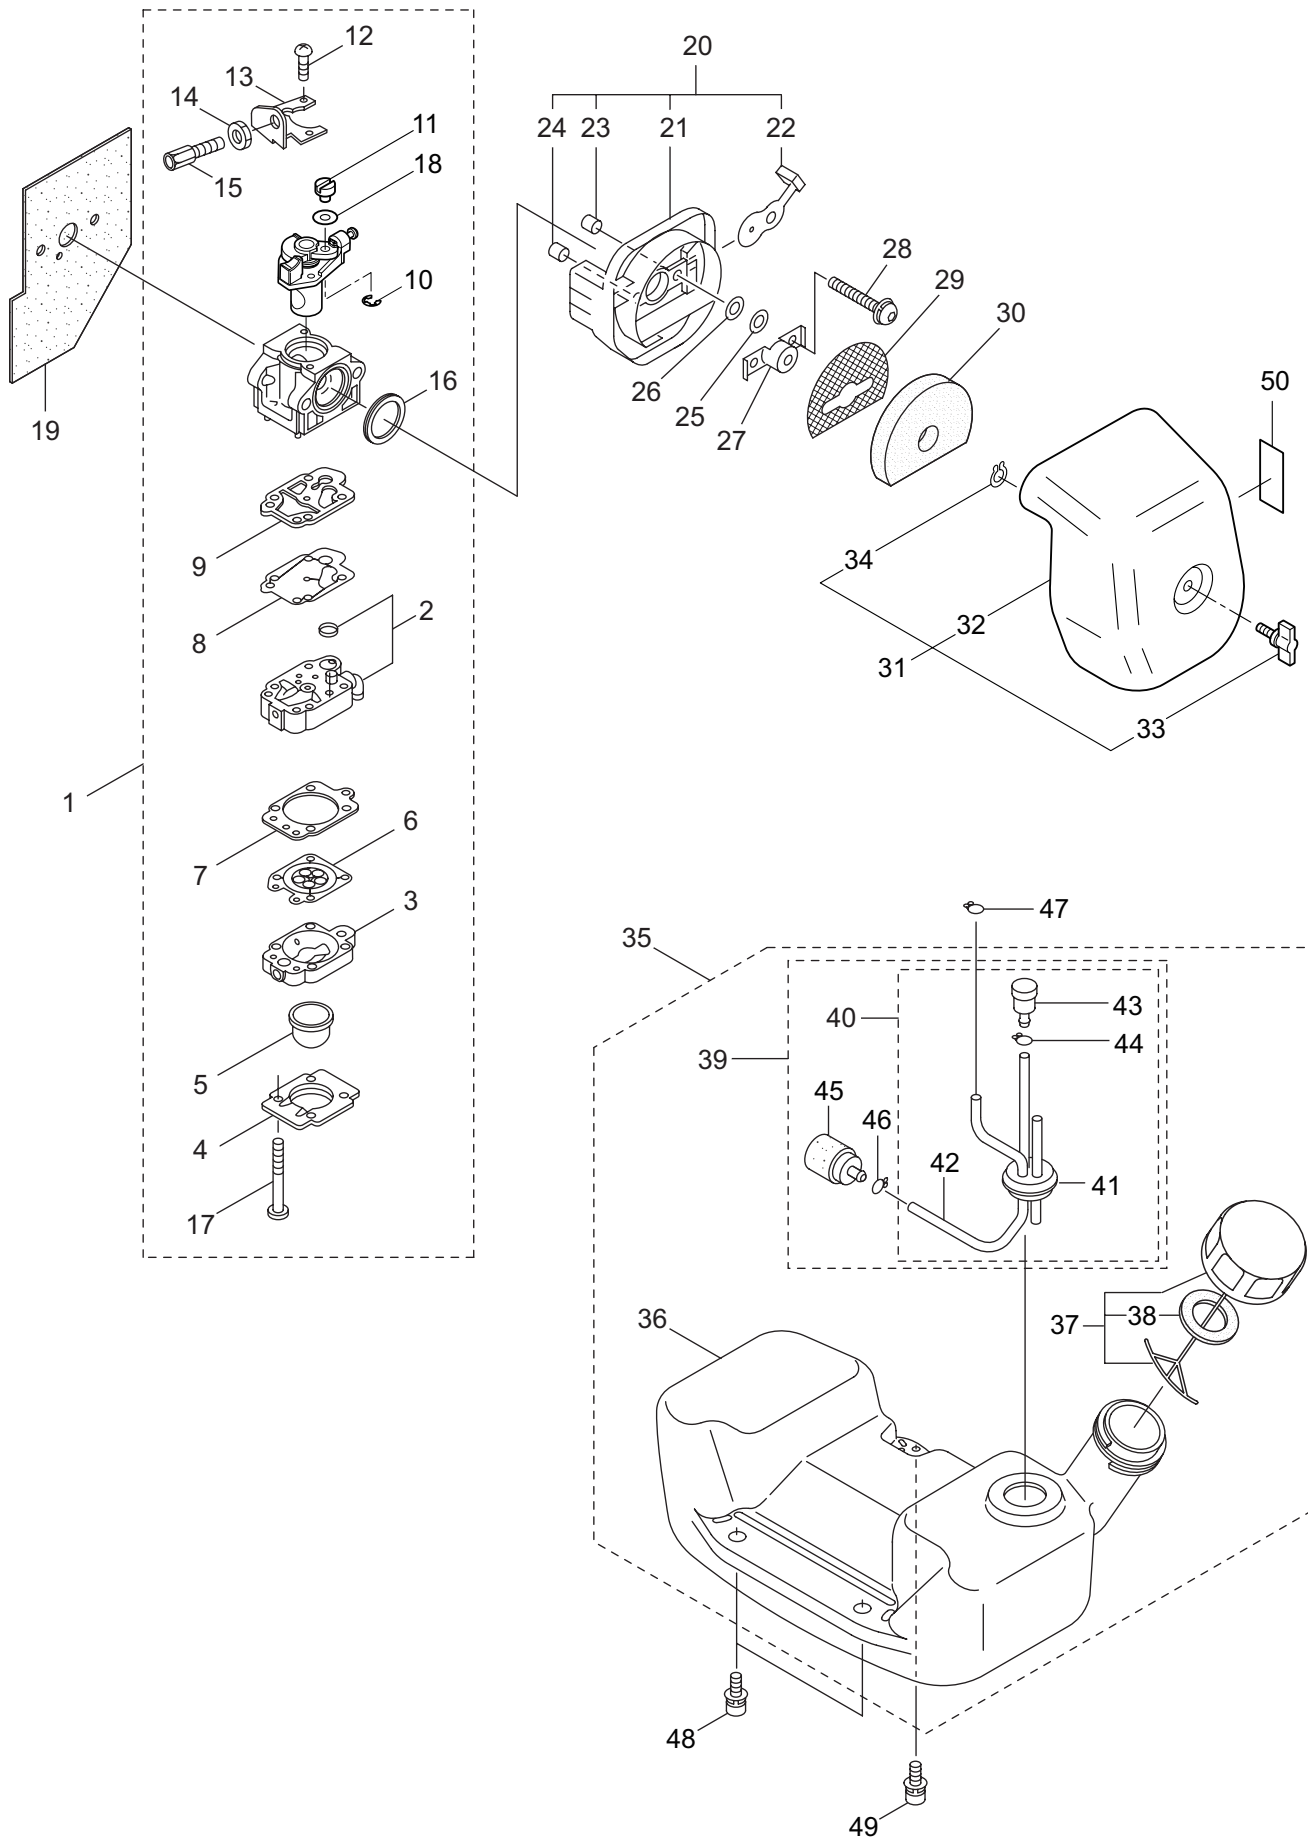

3. BL3110
ENGINE (Carburetor, Fuel Tank)

Ref. No.	Part No.	Part Name	Q'ty	Remarks
3-1	282528	Carburetor Ass'y	1	Incl.2-18 New gasket required
3-2	264155	Pump Body	1	
3-3	262991	Purge Body	1	
3-4	262992	Cover Plate	1	
3-5	261874	Primer Bulb	1	
3-6	283905	Diaphragm, Meterring	1	
3-7	262993	Gasket	1	
3-8	262994	Diaphragm,Fuel Pump	1	
3-9	282576	Gasket	1	
3-10	261876	E-Ring	1	
3-11	261658	Swivel	1	
3-12	261875	Screw	2	
3-13	264677	Bracket	1	
3-14	261878	Nut	1	
3-15	261877	Adapter	1	
3-16	261657	Packing	1	
3-17	262996	Screw	4	
3-18	264678	Washer	1	
3-19	282578	Gasket	1	
3-20	268055	Air Filter Case Ass'y	1	Incl.21-24
3-21	268056	Air Filter Case	1	
3-22	268057	Valve	1	
3-23	268412	Sleeve	1	5.5x7.1x6.6L
3-24	268157	Sleeve	1	5.5x7.1x6L
3-25	263345	Packing	1	7.2x11xt1.3
3-26	263942	Washer	1	7.2x12xt0.15
3-27	263815	Stay	1	
3-28	264016	Cap Screw	2	M5x60
3-29	265026	Screen	1	
3-30	281861	Element	1	
3-31	268058	Air Filter Cover Ass'y	1	Incl.32-34
3-32	268059	Air Filter Cover	1	
3-33	281438	Knob	1	
3-34	261734	Snap Ring	1	#5
3-35	283220	Fuel Tank Ass'y	1	Incl.36-45
3-36	281587	Fuel Tank	1	
3-37	275306	Fuel Tank Cap Ass'y	1	Incl.38
3-38	274875	Gasket	1	
3-39	282538	Fuel Pipe Pick-up Ass'y	1	Incl.40-46
3-40	282539	Fuel Pipe Ass'y	1	Incl.41-44
3-41	268065	Grommet	1	
3-42	261690	Fuel Pipe	1	160L
3-43	261590	Breather	1	
3-44	261117	Clip	1	
3-45	264653	Filter Ass'y	1