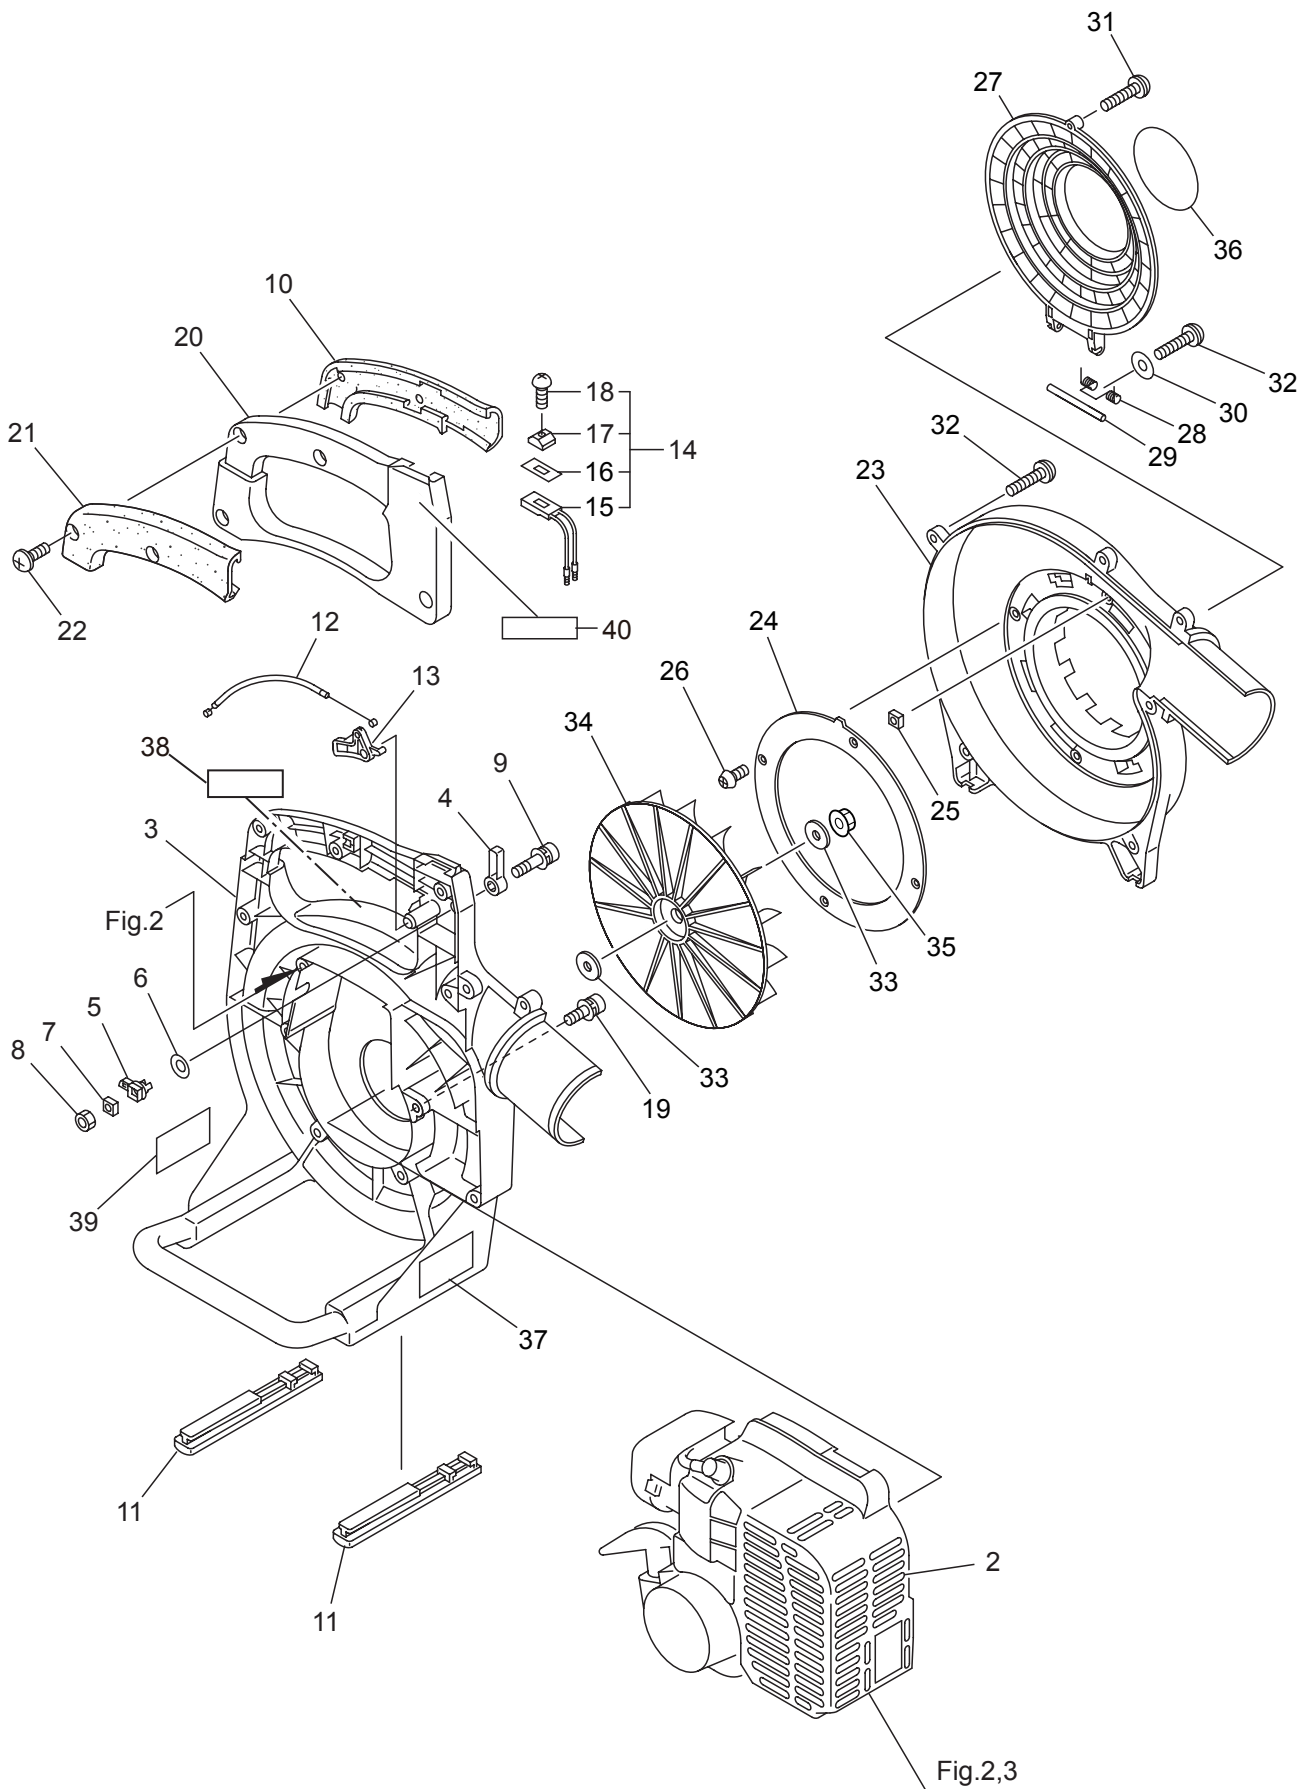

PARTS LIST

BL3110

CONTENTS

1. MAIN BODY	1 ~ 2
2. ENGINE (Cylinder, Crankcase)	3 ~ 6
3. ENGINE (Carburetor, Fuel Tank)	7 ~ 10
4. ACCESSORIES	11 ~ 12

2016. 10.

MARUYAMA

P/N 523084-5

1. BL3110
MAIN BODY

Ref. No.	Part No.	Part Name	Q'ty	Remarks
1-1	395816	BL3110	1	
1-2	858816	Engine	1	CE300/57
1-3	281535	Fan Case	1	
1-4	281586	Stopper (A)	1	
1-5	281867	Stopper (B)	1	
1-6	282862	Washer	1	
1-7	269423	Nut	1	
1-8	126993	Nut	1	M5
1-9	261246	Cap Screw	1	M5x25
1-10	281880	Grip (B)	1	
1-11	281865	Stand	2	
1-12	281862	Cable Comp.	1	
1-13	281585	Lever	1	
1-14	282170	Switch Ass'y	1	Incl.15-18
1-15	281863	Switch	1	
1-16	282028	Label	1	
1-17	282171	Knob	1	
1-18	282172	Screw	1	
1-19	261250	Cap Screw	4	M5x20
1-20	281538	Handle	1	
1-21	281879	Grip (A)	1	
1-22	281989	Tapping Screw	5	5x20
1-23	281536	Fan Cover	1	
1-24	281869	Plate	1	
1-25	280008	Nut	1	M4
1-26	282060	Tapping Screw	4	4x10
1-27	281563	Cover	1	
1-28	281870	Spring	1	
1-29	281878	Rod	1	
1-30	263743	Washer	1	5.7x15.8xt2
1-31	281871	Screw	1	M4x25
1-32	281989	Tapping Screw	7	5x20
1-33	281873	Washer	2	8.5x26xt2.9
1-34	281874	Fan	1	
1-35	283041	Nut	1	M8
1-36	260459	Label	1	
1-37	283206	Label	1	
1-38	266959	Label	1	Caution
1-39	266957	Label	1	
1-40	286308	Label	1	ON/OFF

2. BL3110
ENGINE (Cylinder, Crankcase)

Ref. No.	Part No.	Part Name	Q'ty	Remarks
2-46	280492	Reel	1	
2-47	287421	Spiral Spring	1	
2-48	280494	Screw	1	
2-49	283616	Starter Rope	1	
2-50	282186	Starter Grip	1	
2-51	282187	Stopper	1	
2-52	280547	Washer	1	
2-53	269423	Nut	1	
2-54	269492	Starter Pulley Ass'y	1	
2-55	265724	Cap Screw	2	M4x25
2-56	287581	Label	1	BL3110

3. BL3110
ENGINE (Carburetor, Fuel Tank)

Ref. No.	Part No.	Part Name	Q'ty	Remarks
3-46	261117	Clip	1	
3-47	261117	Clip	1	
3-48	268940	Screw	2	M5x18
3-49	281715	Cap Screw	1	M5x20
3-50	261352	Label	1	Choke