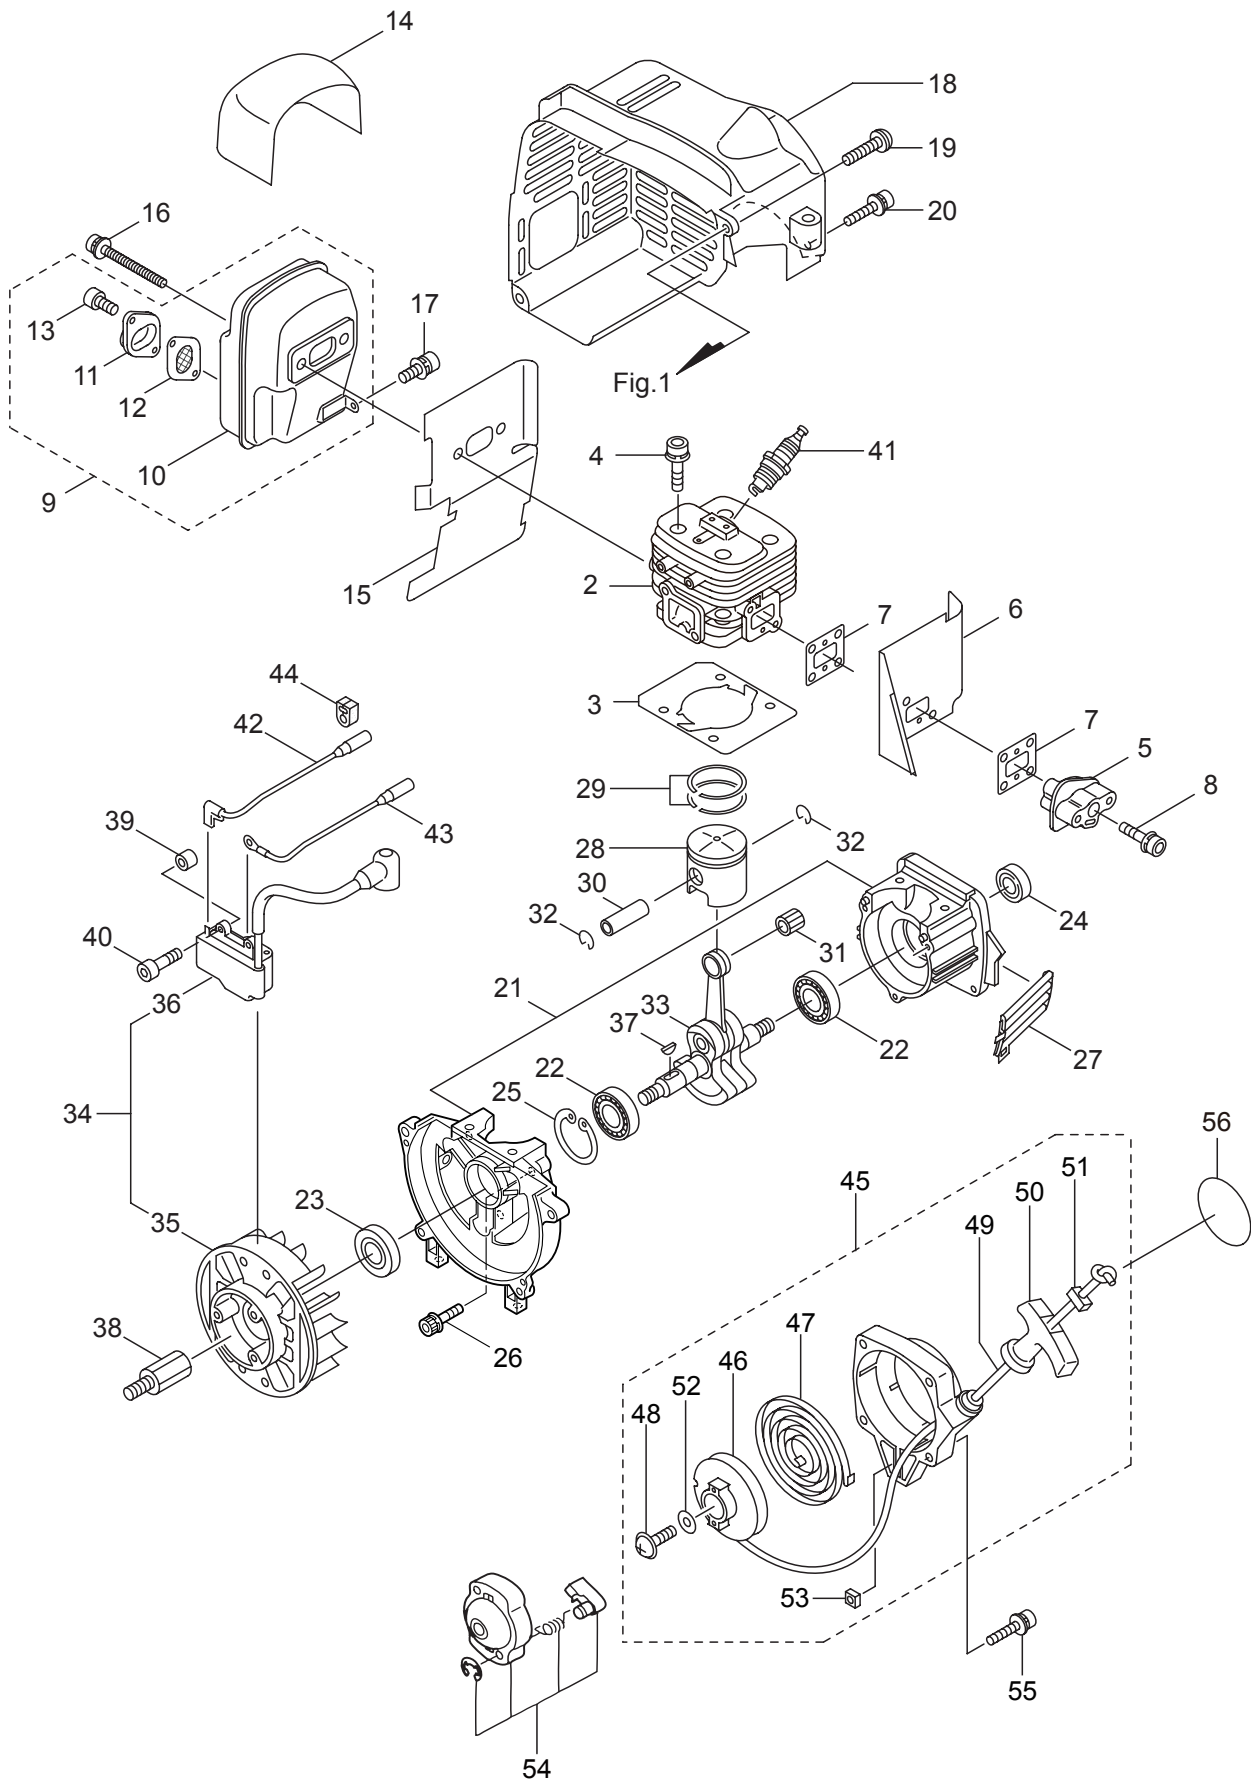

2. BL3110
ENGINE (Cylinder, Crankcase)

Ref. No.	Part No.	Part Name	Q'ty	Remarks
2-1	858816	Engine	1	CE300/57
2-2	286791	Cylinder	1	
2-3	286846	Gasket	1	
2-4	261250	Cap Screw	4	M5x20
2-5	282579	Insulator	1	
2-6	281590	Air Duct	1	
2-7	261171	Gasket	2	
2-8	265924	Cap Screw	2	M5x25
2-9	282585	Muffler Ass'y	1	Incl.10-13
2-10	282586	Muffler Comp.	1	
2-11	281860	Tail	1	
2-12	267056	Spark Arrester	1	
2-13	265107	Cap Screw	2	M4x10
2-14	268461	Holder	1	
2-15	281589	Gasket	1	
2-16	266713	Cap Screw	2	M5x60
2-17	261607	Cap Screw	1	M5x16
2-18	283054	Top Cover	1	
2-19	281989	Tapping Screw	2	5x20
2-20	265724	Cap Screw	2	M4x25
2-21	286851	Crankcase	1	
2-22	280488	Bearing	2	PPL 6001
2-23	261492	Oil Seal	1	ISCD12287
2-24	261386	Oil Seal	1	ISCD12227
2-25	055185	Snap Ring	1	#28
2-26	261612	Cap Screw	3	M5x30
2-27	281442	Screen	1	
2-28	283380	Piston	1	
2-29	265067	Piston Ring	2	(2)Required
2-30	265068	Piston Pin	1	
2-31	265225	Bearing,Needle	1	
2-32	261393	Clip,Piston Pin	2	
2-33	265141	Crankshaft/Conn.Rod Ass'y	1	
2-34	287004	Magneto Ass'y	1	Incl.35,36
2-35	286889	Rotor/Fan	1	
2-36	282010	Ignition Coil Ass'y	1	
2-37	261076	Woodruff Key	1	3x10
2-38	281872	Shaft	1	
2-39	280381	Spacer	2	
2-40	261256	Cap Screw	2	M4x25
2-41	288264	Spark Plug	1	NGK BPMR8Y
2-42	281864	Lead	1	
2-43	282087	Lead	1	
2-44	281172	Grommet	1	
2-45	282757	Starter Ass'y	1	Incl.46-53