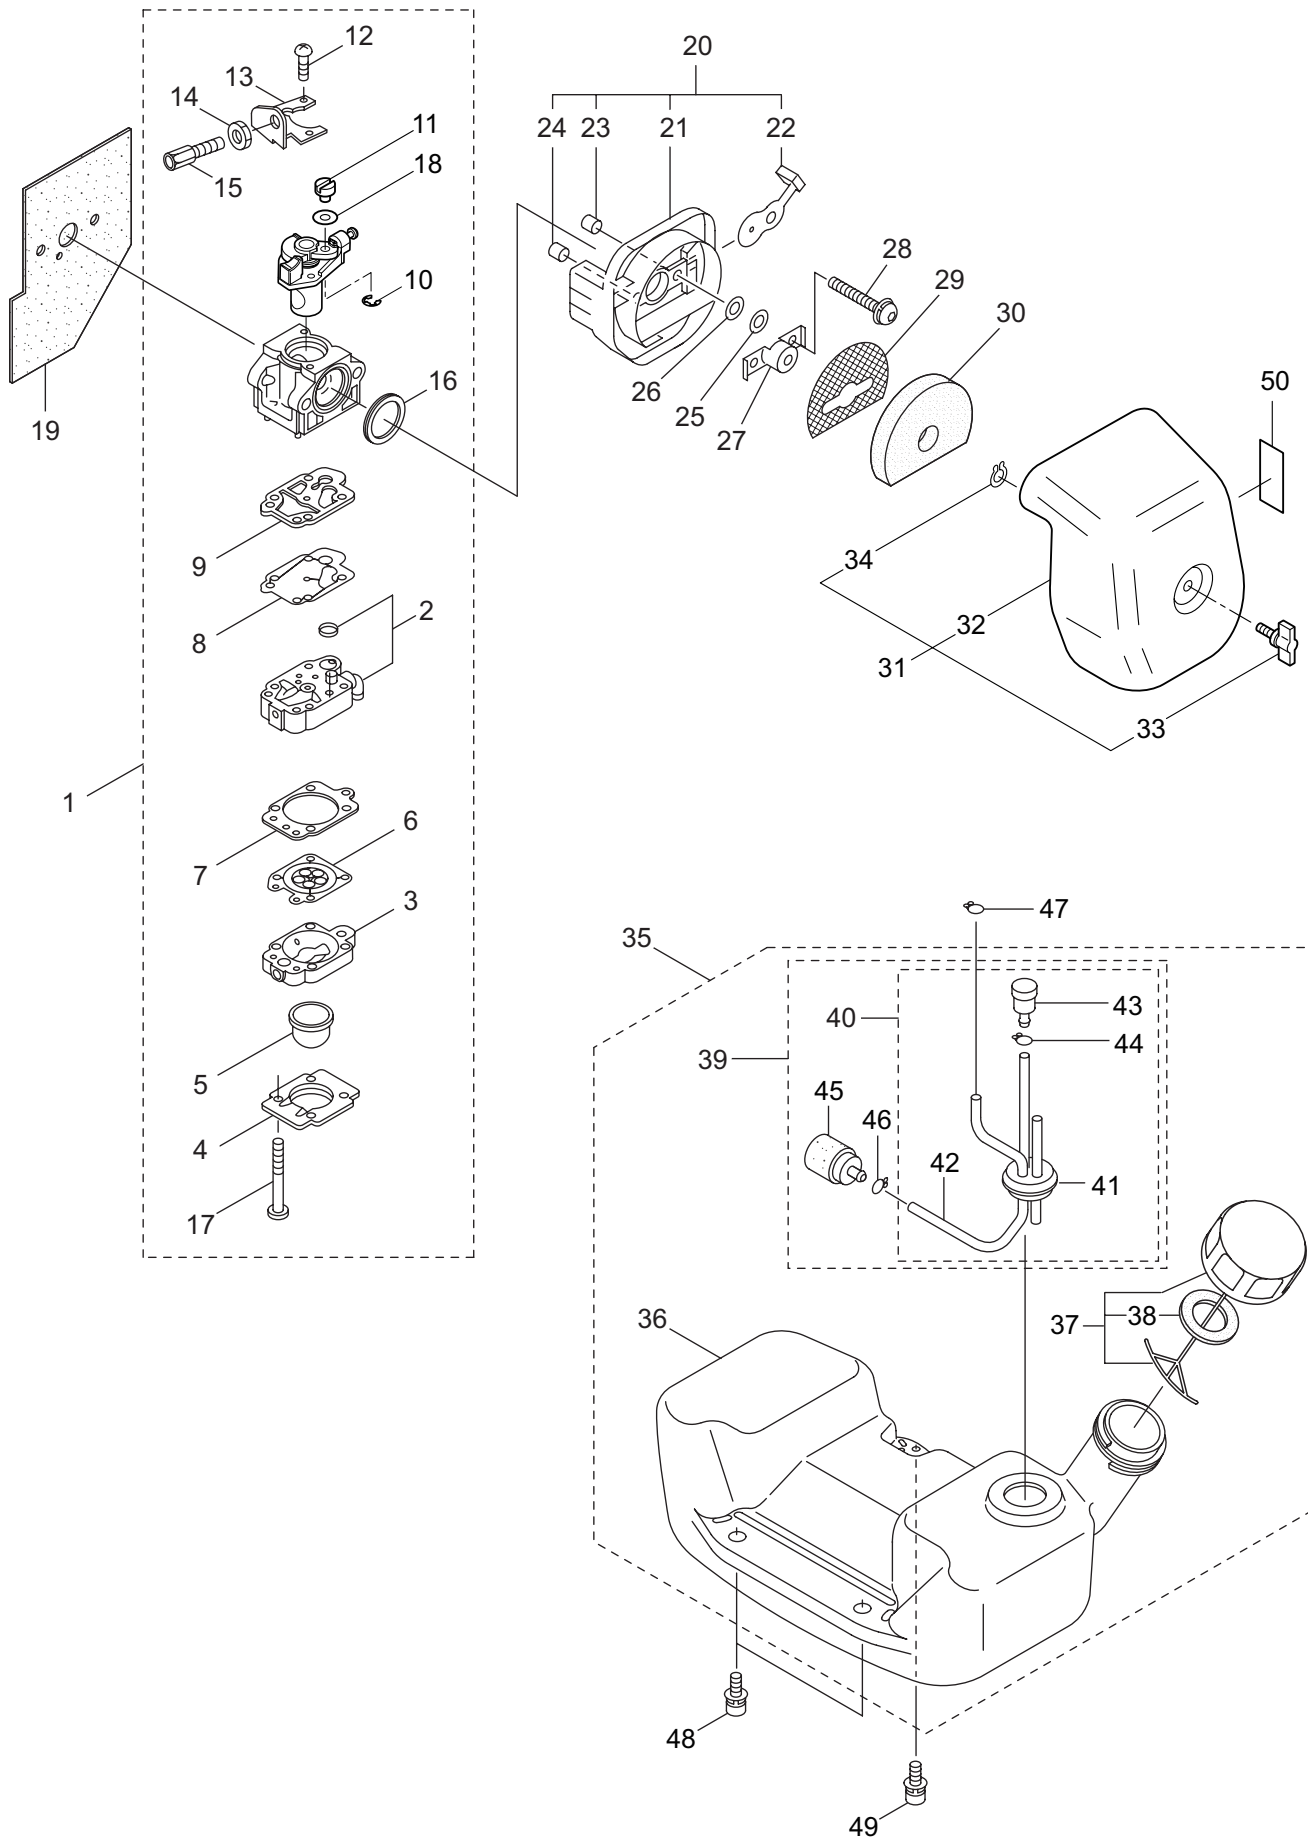

Ref. No.	Part No.	Part Name	Q'ty	Remarks
1-1	395816	BL3110	1	
1-2	858816	Engine	1	CE300/57
1-3	281535	Fan Case	1	
1-4	281586	Stopper (A)	1	
1-5	281867	Stopper (B)	1	
1-6	282862	Washer	1	
1-7	269423	Nut	1	
1-8	126993	Nut	1	M5
1-9	261246	Cap Screw	1	M5x25
1-10	281880	Grip (B)	1	
1-11	281865	Stand	2	
1-12	281862	Cable Comp.	1	
1-13	281585	Lever	1	
1-14	282170	Switch Ass'y	1	Incl.15-18
1-15	281863	Switch	1	
1-16	282028	Label	1	
1-17	282171	Knob	1	
1-18	282172	Screw	1	
1-19	261250	Cap Screw	4	M5x20
1-20	281538	Handle	1	
1-21	281879	Grip (A)	1	
1-22	281989	Tapping Screw	5	5x20
1-23	281536	Fan Cover	1	
1-24	281869	Plate	1	
1-25	280008	Nut	1	M4
1-26	282060	Tapping Screw	4	4x10
1-27	281563	Cover	1	
1-28	281870	Spring	1	
1-29	281878	Rod	1	
1-30	263743	Washer	1	5.7x15.8xt2
1-31	281871	Screw	1	M4x25
1-32	281989	Tapping Screw	7	5x20
1-33	281873	Washer	2	8.5x26xt2.9
1-34	281874	Fan	1	
1-35	283041	Nut	1	M8
1-36	260459	Label	1	
1-37	283206	Label	1	
1-38	266959	Label	1	Caution
1-39	266957	Label	1	
1-40	286308	Label	1	ON/OFF

2. BL3110
ENGINE (Cylinder, Crankcase)

Ref. No.	Part No.	Part Name	Q'ty	Remarks
2-46	280492	Reel	1	
2-47	287421	Spiral Spring	1	
2-48	280494	Screw	1	
2-49	283616	Starter Rope	1	
2-50	282186	Starter Grip	1	
2-51	282187	Stopper	1	
2-52	280547	Washer	1	
2-53	269423	Nut	1	
2-54	269492	Starter Pulley Ass'y	1	
2-55	265724	Cap Screw	2	M4x25
2-56	287581	Label	1	BL3110

3. BL3110
ENGINE (Carburetor, Fuel Tank)

Ref. No.	Part No.	Part Name	Q'ty	Remarks
3-46	261117	Clip	1	
3-47	261117	Clip	1	
3-48	268940	Screw	2	M5x18
3-49	281715	Cap Screw	1	M5x20
3-50	261352	Label	1	Choke