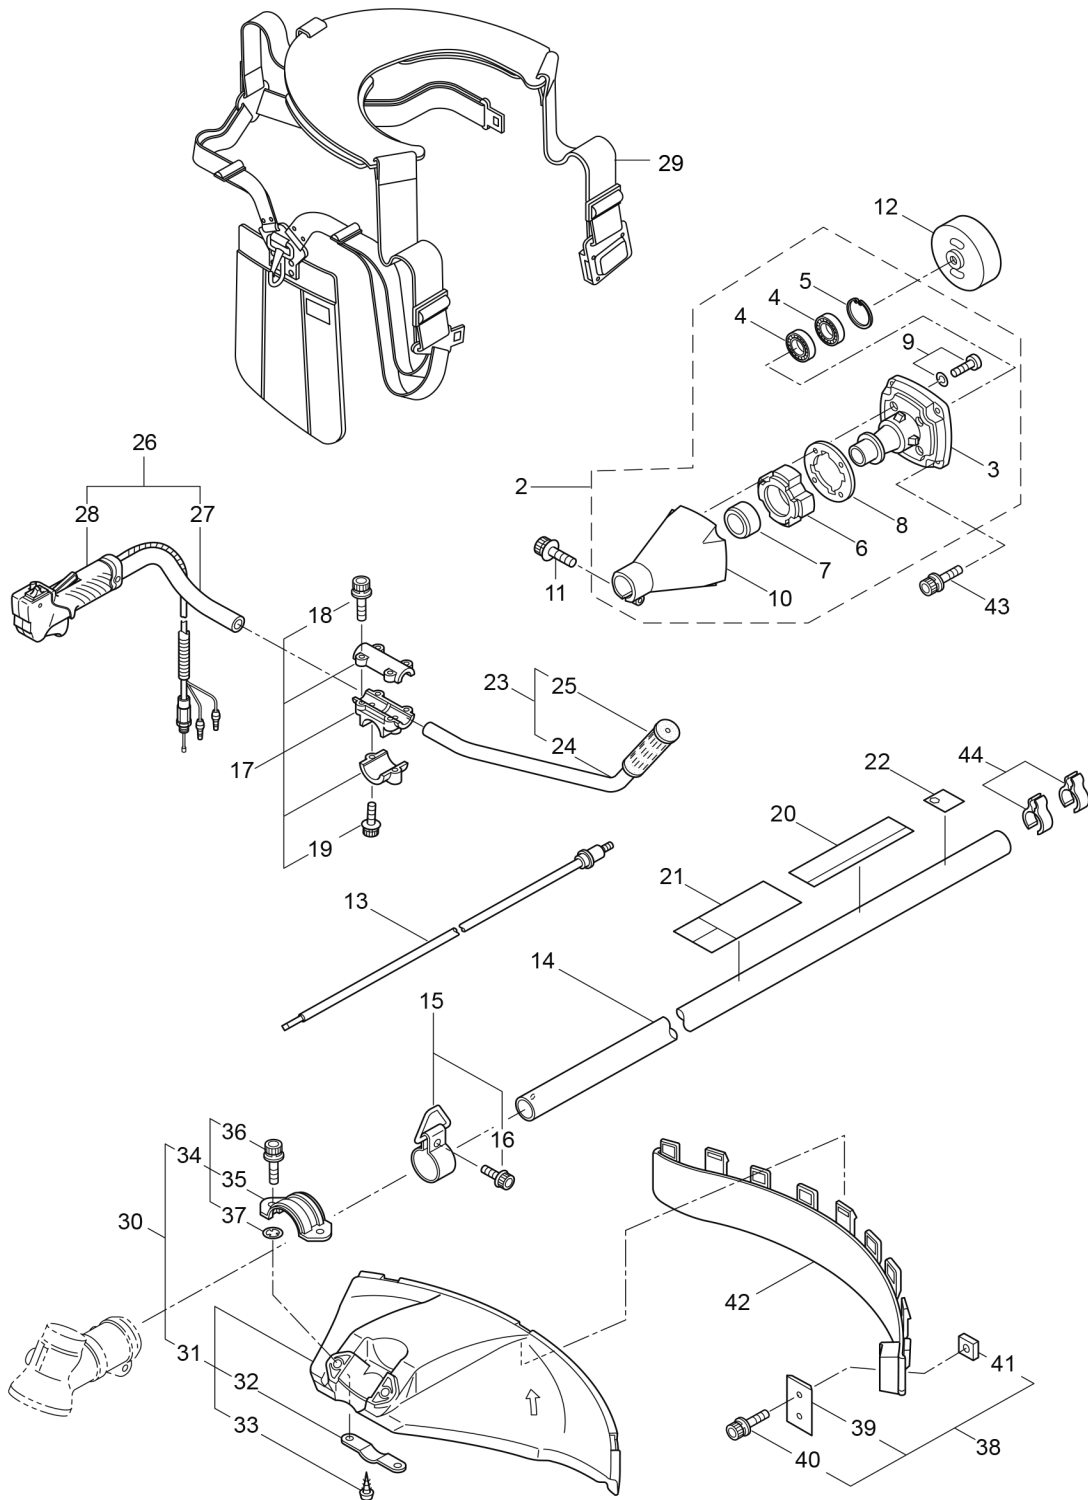

PARTS LIST

BC4320H-RS/(1P)

CONTENTS

1. MAIN BODY	1 ~ 2
2. GEARCASE	3 ~ 4
3. ENGINE	5 ~ 8
4. CARBURETOR, FUEL TANK	9 ~ 12
5. ACCESSORIES	13 ~ 14

2016. 10.

MARUYAMA

P/N 523498-6

1. BC4320H-RS/(1P)
MAIN BODY