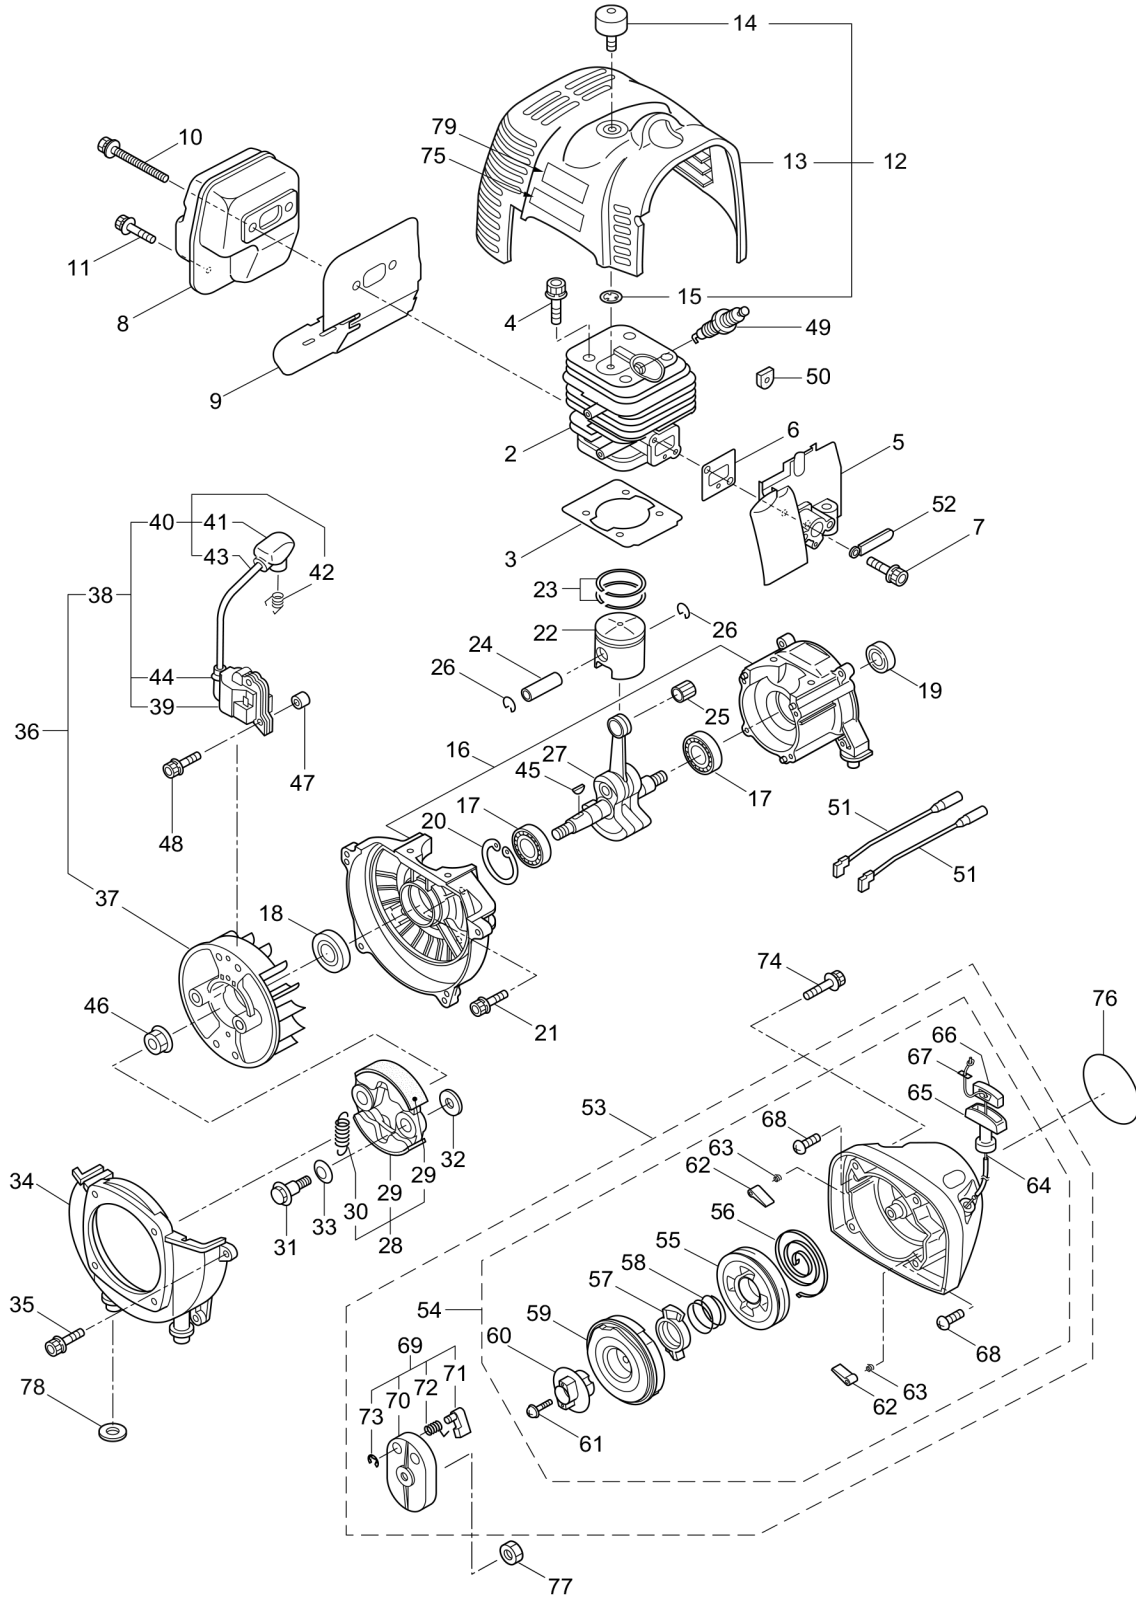

3. BC4320H-RS/(1P)
ENGINE

Status	Position	Parts Number	Parts Name	Unit Quantity	Set Unit Quantity	Specification	Remarks	Maker code
	1	858297	NE420	1		CE	NE420/13	
	2	282257	CYLINDER	1		NE420	New gasket required	
	3	282259	GASKET	1	5			
	4	261612	CAP SCREW	4		M5X30	M5x30	
	5	282261	INSULATOR	1		NE420	New gasket required	
	6	282262	GASKET	1				
	7	267290	CAP SCREW	2	5	M5X20WSW+ネ	M5x20	
	8	282264	MUFFLER	1		NE420		
	9	282271	GASKET	1				
	10	266713	CAP SCREW	2		M5X60ワッパ	M5x60	
	11	283315	CAP SCREW	1		M5X12W-12	M5x12W-12	
	12	286390	TOP COVER ASSY	1			Incl.13-15	
	13	282274	TOP COVER	1		ワカ		
	14	285843	KNOB BOLT	1				
	15	286362	WASHER	1	5	M6	M6	
	16	282277	CRANKCASE	1				
	17	262658	BEARING 6202 C3	2		6202C3**	#6202C3	
	18	262660	OIL SEAL	1		AE0610-E0 (NOK)	TC15357	
	19	262565	OIL SEAL	1		ISCD15257	ISCD15257	
	20	012380	SNAP RING	1		ワッパ35	#35	
	21	261612	CAP SCREW	4		M5X30	M5x30	
	22	281299	PISTON	1				
	23	262476	PISTON RING	2			(2)Required	
	24	262749	PISTON PIN	1		7.5X11X33.5		
	25	262659	NEEDLE BEARING KTV111414EGX01B	1		KTV111414EG01B2	KTV111414EG01B2	
	26	262479	CLIP PISTON	2				
	27	283038	SHAFT COMPLETE	1		NE420		
	28	282743	CLUTCH ASSY	1		78 ワッパ	Incl.29,30	
	29	282624	CLUTCHSHOE	2			(2)required	
	30	263617	SPIRAL SPRING	1		2.3-44.8L	2.3-44.8L	
	31	282321	CLUTCH BOLT	2		M8X1.25	M8x1.25	
	32	262683	WASHER	2	5	8X22XT1.2	8x22xt1.2	
	33	262682	WAVE WASHER	2	5			
	34	282285	FAN COVER	1		NE420		
	35	261250	CAP SCREW	4	5	M5X20	M5x20	
	36	282287	ROTOR ASSY	1			Incl.37-44	
	37	282288	ROTOR	1				
	38	282289	IGNITION COIL ASSY	1		SHIC 110	Incl.39-44	
	39	267572	COIL	1		SHIC 110		
	40	282290	CORD ASSY	1			Incl.41-43	
	41	282292	PLUG CAP	1				
	42	261075	CONNECTOR	1		10805-40061		
	43	282291	CORD	1				
	44	261072	CAP	1		ワッパ 10855-40101		
	45	261076	WOODRUFF KEY 3X10	1	5	Aワ 3X10	3x10	
	46	262731	NUT	1		M10X17XT8ワ521	M10	
	47	280381	SPACER	2	5			
	48	261256	BOLT	2	5	M4X25	M4x25	
	49	262483	SPARK PLUG NGK BPMR6Y	1		NGK BPMR6Y	NGK BPMR6Y	
	50	281172	GROMMET	1		ワ(N1.5)		
	51	267492	LEAD	2		130L	130L	
	52	264588	CLAMP	1	5			
	53	282294	RECOIL STARTER ASSY	1			Incl.54-73	
	54	282295	RECOIL STARTER ASSY	1			Incl.55-68	
	55	280994	PULLEY	1				
	56	280995	SPIRAL SPRING	1				
	57	280996	PAWL	1				
	58	280997	RETURN SPRING	1				
	59	283123	SPRING COMPLETE	1		1.0X14X1000		
	60	280999	PLATE	1				
	61	281000	SET SCREW	1				
	62	281001	PULLEY	2				
	63	281002	RETURN SPRING	2