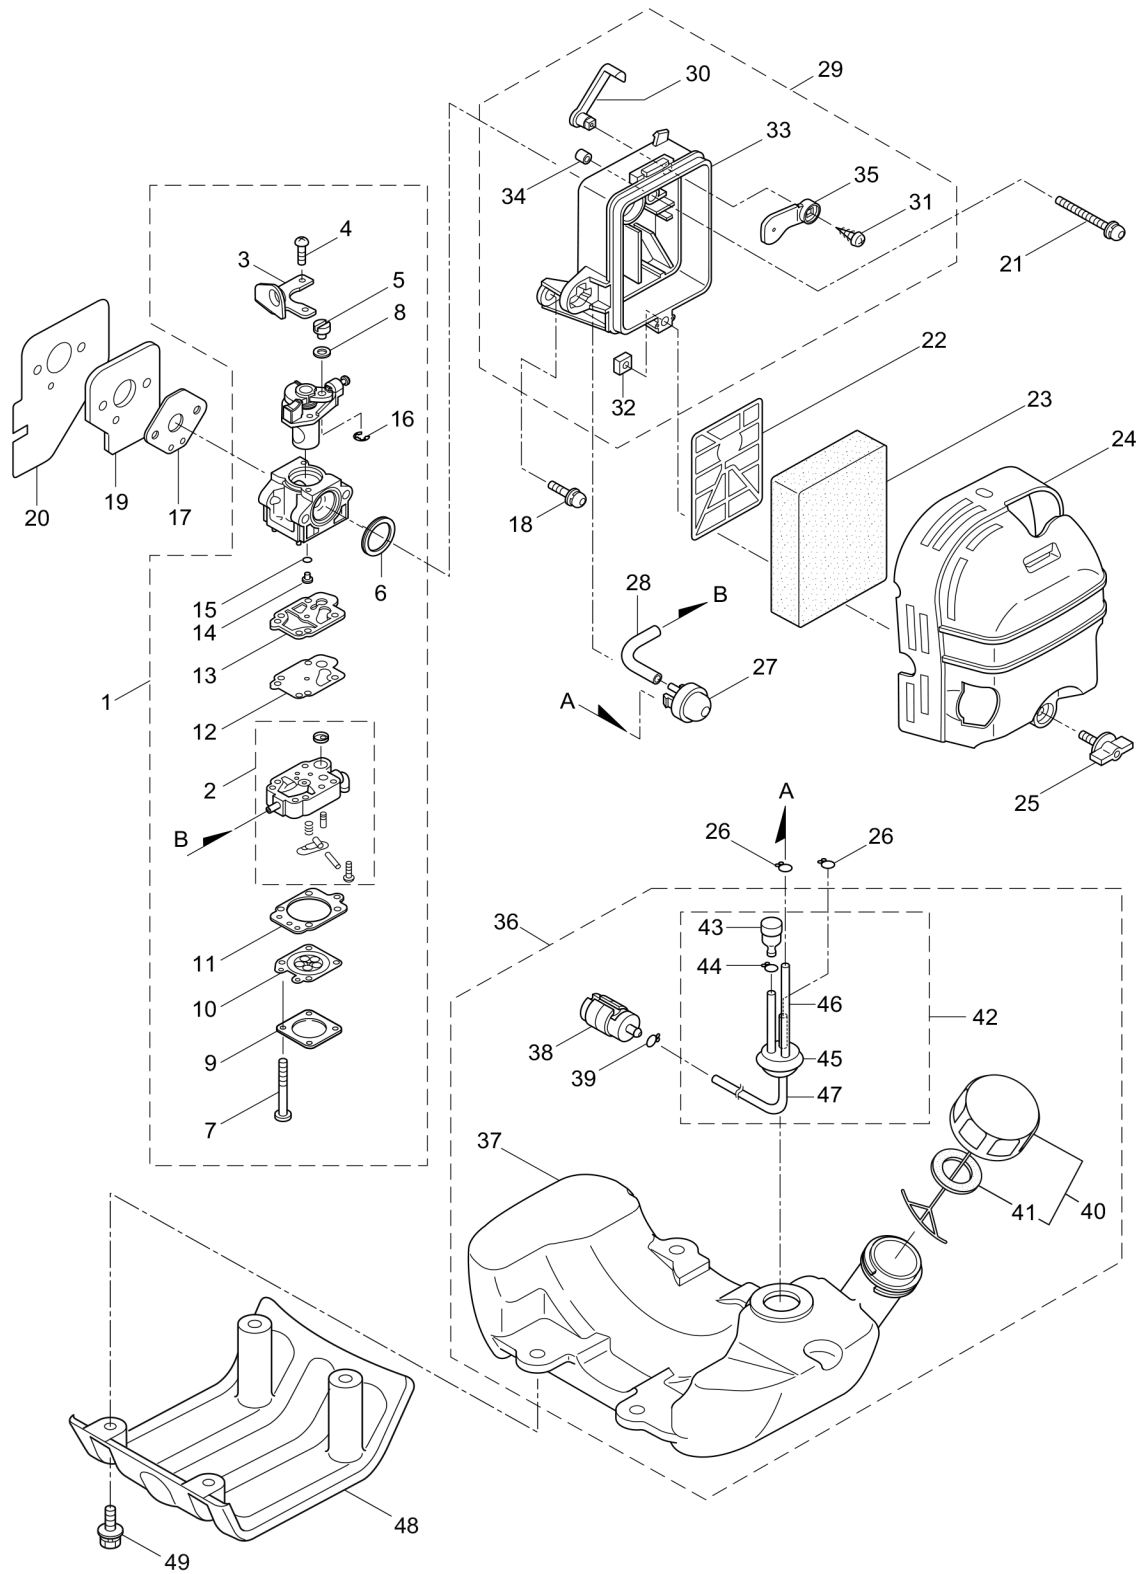

4. BC4320H-RS/(1P)
CARBURETOR, FUEL TANK

Status	Position	Parts Number	Parts Name	Unit Quantity	Set Unit Quantity	Specification	Remarks	Maker code
×	1	284109	CARBURETOR ASSY	1		WYK-293	Incl.2-16 New gasket required	
	2	283124	CARBURETOR BODY	1		WB5-7437		
	3	264677	BRACKET	1		WB167-143		
	4	261875	SCREW	2		WB96-323		
	5	261658	SWIVEL	1		WB52-34		
	6	261657	PACKING	1		WB16-171		
	7	263737	SCREW	4		WB96-325		
	8	264678	WASHER	1	5	WB136-221		
	9	263726	COVER PLATE	1		WB21-158		
	10	283905	DIAPHRAGM METERRING	1		WB95-614		
	11	263727	GASKET	1		WB92-192		
	12	262994	DIAPHRAGM	1		WB95-99		
	13	282576	GASKET	1		WB92-415		
	14	283125	JET	1		WB112-3070-490		
	15	261871	O-RING	1		WB16-104		
	16	261876	RING	1		WB16-71		
	17	282301	GASKET	1				
	18	264807	CAP SCREW	1	5	M5X16WSWホ^ホ	M5x16	
	19	283086	DIVIDER	1				
	20	283087	GASKET	1				
	21	262720	CAP SCREW	2	5	M5X55WSWホ^ホ	M5x55	
	22	282481	PLATE	1				
	23	282306	ELEMENT	1				
	24	282307	CLEANER COVER	1		㊦		
	25	281438	KNOB	1				
	26	261117	CLIP	2				
	27	282299	PRIMER	1				
	28	282512	PIPE	1				
	29	282302	HOUSING ASSY	1			Incl.30-35	
	30	282305	LEVER	1				
	31	269032	SCREW	1	5	タビ^ホンネジ^ホ 3.5X8		
	32	269423	NUT	1	5	シカナツトM5		
	33	282303	HOUSING BODY	1				
	34	282484	SLEEVE	3				
	35	282304	MACHINED DISC	1				
	36	282309	TANK ASSY	1		A38B73C180D92	Incl.37-47	
	37	282310	FUEL TANK	1		チリ^ホル		
	38	267328	FUEL FILTER ASSY	1		125-532		
	39	261117	CLIP	1				
	40	275306	FUEL TANK CAP ASSY	1			Incl.41	
	41	274875	PACKING	1		KRYNAC4975F		
	42	282312	PIPE ASSY	1			Incl.43-47	
	43	261590	BREATHER SUB ASSY	1				
	44	261117	CLIP	1				
	45	268065	GROMMET	1		37^ホ		
	46	282511	OVER FLOW PIPE	1				
	47	262649	FUEL PIPE	1		3X5X180L(㊦)		
	48	285757	STAND	1				
	49	281714	CAP SCREW	4		M5X20WSW-12	M5x20