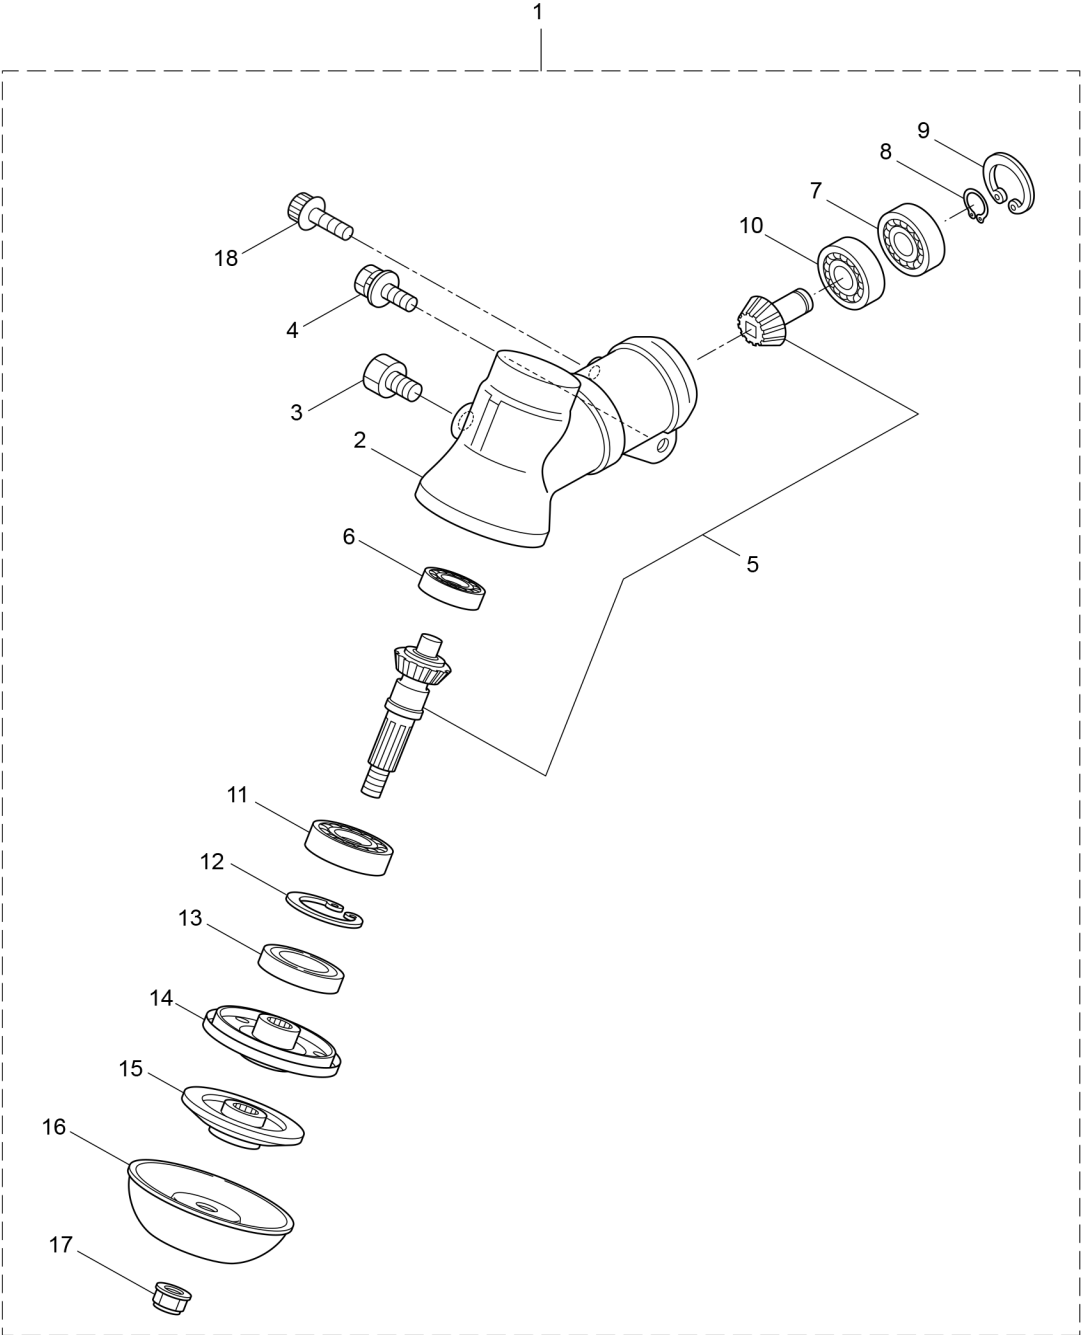

2. BC4320H-RS/(1P)
GEARCASE

Status	Position	Parts Number	Parts Name	Unit Quantity	Set Unit Quantity	Specification	Remarks	Maker code
	1	234835	GEAR CASE	1		M10ネジ/6かアナキ	Incl.2-18	
	2	232833	GEAR CASE	1		キヨカカタ/28		
	3	234109	BOLT	1	5	M8X8	M8x8	
	4	217134	BOLT	1		M6X30	M6x30	
	5	234349	GEAR SET	1		55°/06.1 14:19		
	6	014490	BEARING 6000	1		#6000	#6000	
	7	106933	BEARING 6000Z	1		#6000Z	#6000Z	
	8	014210	SNAP RING	1	5	ｼﾞｸヨ710	#10	
	9	054676	RING SNAP	1	5	ｱナヨ726	#26	
	10	014490	BEARING 6000	1		#6000	#6000	
	11	012544	BEARING	1		#6202	#6202	
	12	012380	SNAP RING	1		ｱナヨ735	#35	
	13	232049	OIL SEAL	1		D21355	D21355	
	14	232322	BRACKET A	1				
	15	232052	BRACKET B	1				
	16	230849	NUT COVER	1		T1.5		
	17	232920	NUT	1		M10X1.25 ヒタリ	M10x1.25	
	18	217135	BOLT	1		M6X10	M6x10