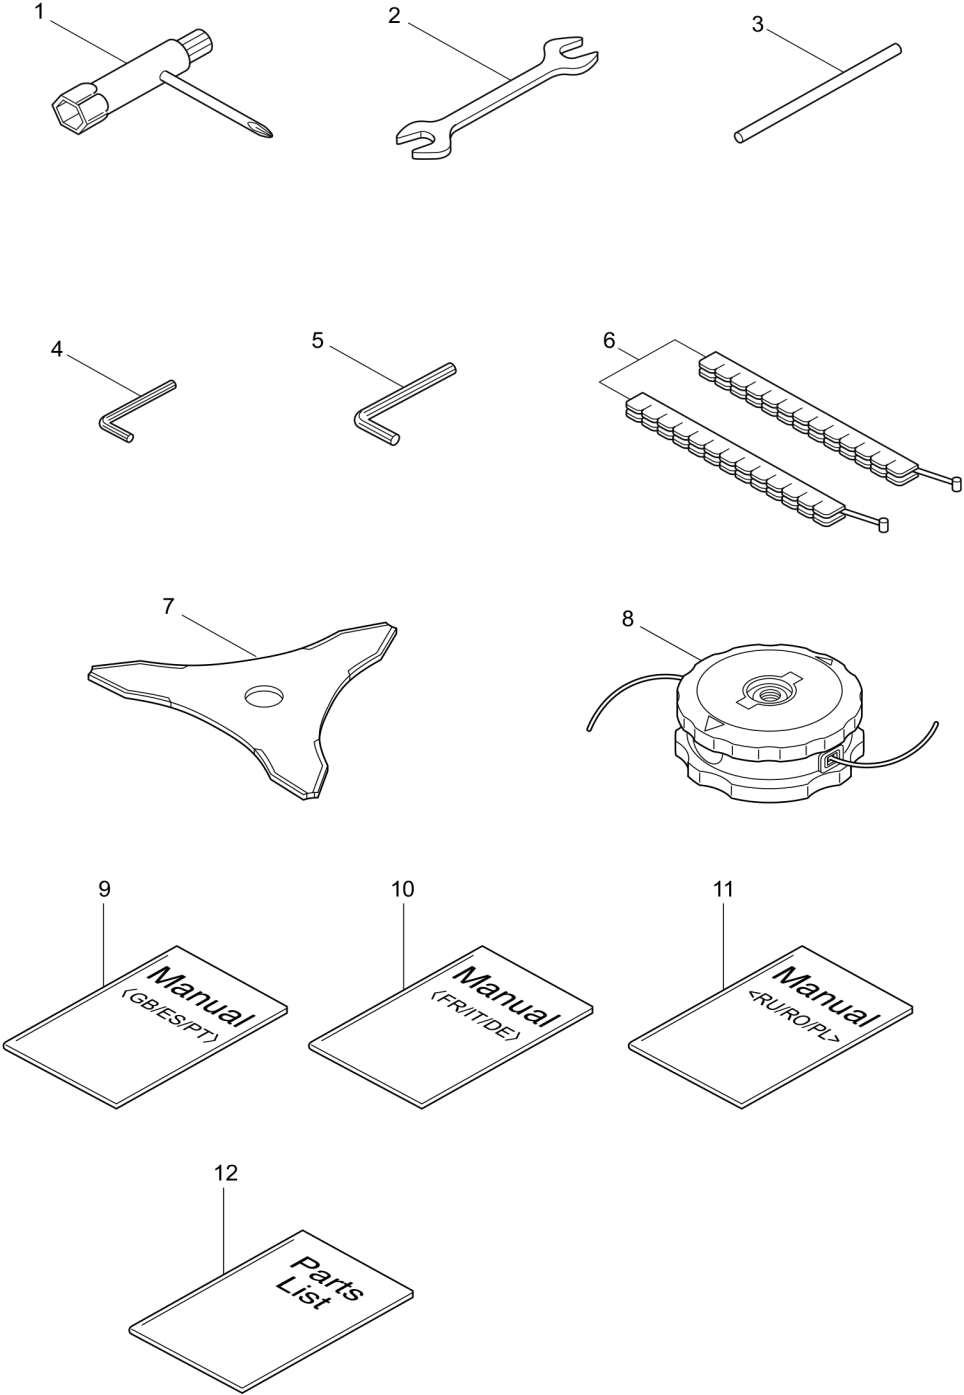

5. BC4320H-RS/(1P)
ACCESSORIES

Status	Position	Parts Number	Parts Name	Unit Quantity	Set Unit Quantity	Specification	Remarks	Maker code
	1	228008	BOX SPANNER	1		17X19X(+)^トラ^イ ^ハ	17x19x(+)	
	2	054756	DOUBLE ENDED SPANNER	1		10X13	10x13	
	3	212300	LEVER HANDLE	1		6X100L	6X100L	
	4	219432	WRENCH	1		ニメ^ンハ^ハ 4	4mm	
	5	219433	WRENCH	1		ニメ^ンハ^ハ 5 ^エコ^コ	5mm	
	6	220534	BLADE COVER	1		ヒト^クミ		
	7	227910	THREE TEETH BLADE	1		255X25.4XT3		
	8	234901	SEMI NYLON HEAD(L) 5INCH	1		ヒタ^リム10^メネ^シ 1^ラ ^イ ^ン		
	9	233234	MANUAL	1		3^カク^ク GB/ES/PT	GB/ES/PT	
	10	233326	MANUAL	1		3^カク^ク FR/IT/DE	FR/IT/DE	
	11	233336	INSTRUCTION MANUAL	1		3^カク^ク RU/RO/PL	RU/RO/PL	
	12	523498	PARTS LIST	1		BC4320H- RS/EU01	BC4320H- RS/(1P)