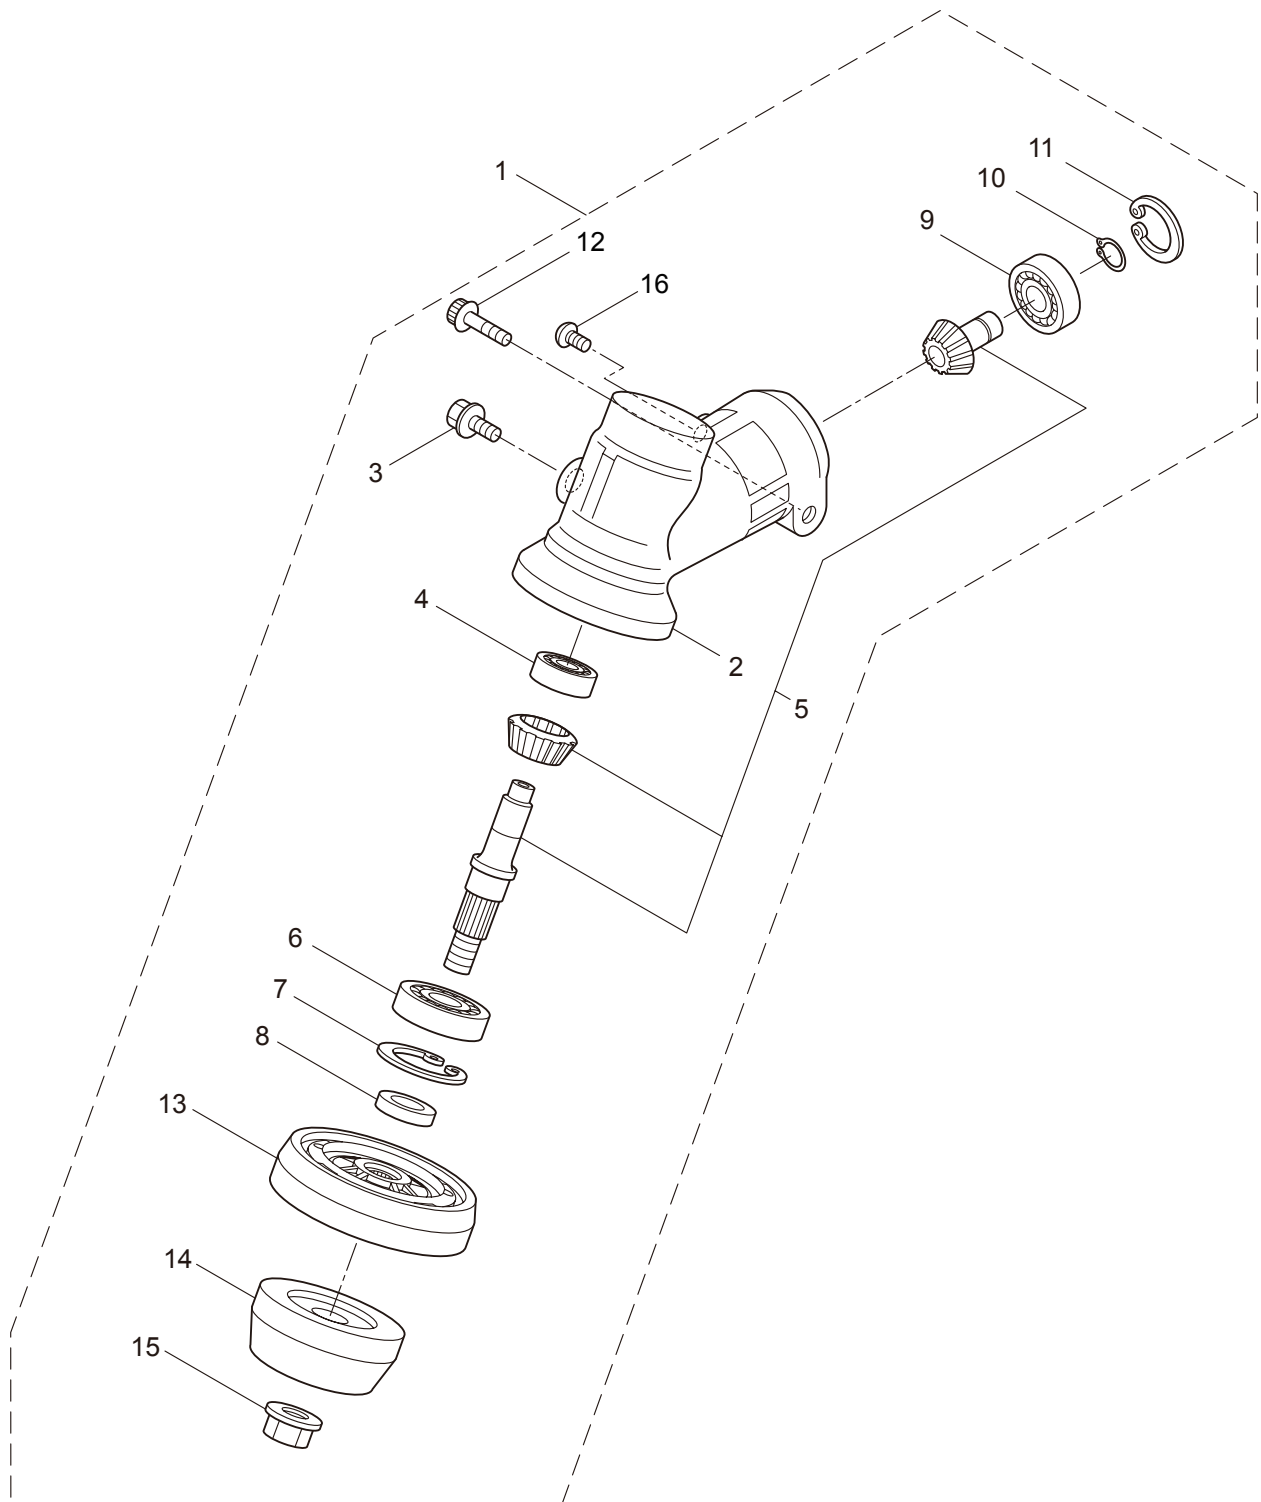

PARTS LIST

MX21H

CONTENTS

1. MAIN BODY	1 ~ 2
2. GEARCASE.....	3 ~ 4
3. ENGINE.....	5 ~ 8
4. CARBURETOR, FUEL TANK	9 ~ 10
5. ACCESSORIES	11 ~ 12

2012. 11.

P/N 523265-1

1. MX21H
MAIN BODY

Ref. No.	Part No.	Part Name	Q'ty	Remarks
1-1	363906	MX21H-01	1	
1-1	363917	MX21H-02	1	
1-2	221473	Clutch Case Ass'y	1	Incl.3-5
1-3	221474	Clutch Case	1	
1-4	016405	Bearing	1	#6200ZZ
1-5	013825	Snap Ring	1	#30
1-6	261612	Cap Screw	1	M5x30
1-7	223252	Driveshaft Tube	1	
1-8	226399	Driveshaft Ass'y	1	
1-9	229091	Clutch Drum	1	
1-10	215532	Shaft Grip	1	
1-11	215533	Hanging Bracket Ass'y	1	Incl.12
1-12	261762	Cap Screw	1	M5x14
1-13	216935	Bracket Ass'y	1	Incl.14
1-14	261246	Cap Screw	6	M5x25
1-15	229859	Handle Ass'y-Left	1	Incl.16,17
1-16	221441	Handle	1	
1-17	226503	Grip	1	
1-18	230798	Handle Ass'y-Right	1	Incl.19,20
1-19	223286	Handle	1	
1-20	230791	Throttle Trigger	1	
1-21	233477	Label	1	110dBA
1-22	232075	Safety Cover Ass'y	1	Incl.23-29
1-23	231232	Safety Cover Ass'y	1	Incl.24,25
1-24	227819	Bracket	1	
1-25	221580	Screw	1	4x8
1-26	232076	Bracket Ass'y	1	Incl.27-29
1-27	227820	Bracket	1	
1-28	220632	Cap Screw	2	M6x30
1-29	231704	Washer	2	6x13xt1.0
1-30	231882	String Cutter Ass'y	1	Incl.31-33
1-31	230747	String Cutter	1	
1-32	261250	Cap Screw	1	M5x20
1-33	228325	Nut	1	
1-34	230748	Cover Extention	1	
1-35	261250	Cap Screw	4	M5x20
1-36	233266	Label	1	MX21H
1-37	223188	Label	1	
1-38	220533	Hanging Strap Ass'y	1	Incl.39
1-39	231657	Hook	1	

2. MX21H
GEARCASE

Ref. No.	Part No.	Part Name	Q'ty	Remarks
2-1	232070	Gearcase Ass'y	1	Incl.2-16
2-2	226284	Gearcase	1	
2-3	225897	Bolt	1	M6x8
2-4	226285	Bearing	1	#626
2-5	227108	Gear Set	1	
2-6	112184	Bearing	1	#6000DDU
2-7	054676	Snap Ring	1	#26
2-8	225898	Collar	1	10x16xT2.6
2-9	226286	Bearing	1	#609ZZ
2-10	228477	Snap Ring	1	#9
2-11	140270	Snap Ring	1	#24
2-12	261246	Cap Screw	1	M5x25
2-13	225891	Boss Adapter	1	
2-14	225892	Blade Boss B	1	
2-15	225893	Nut	1	M8
2-16	219087	Cap Screw	1	M5x10