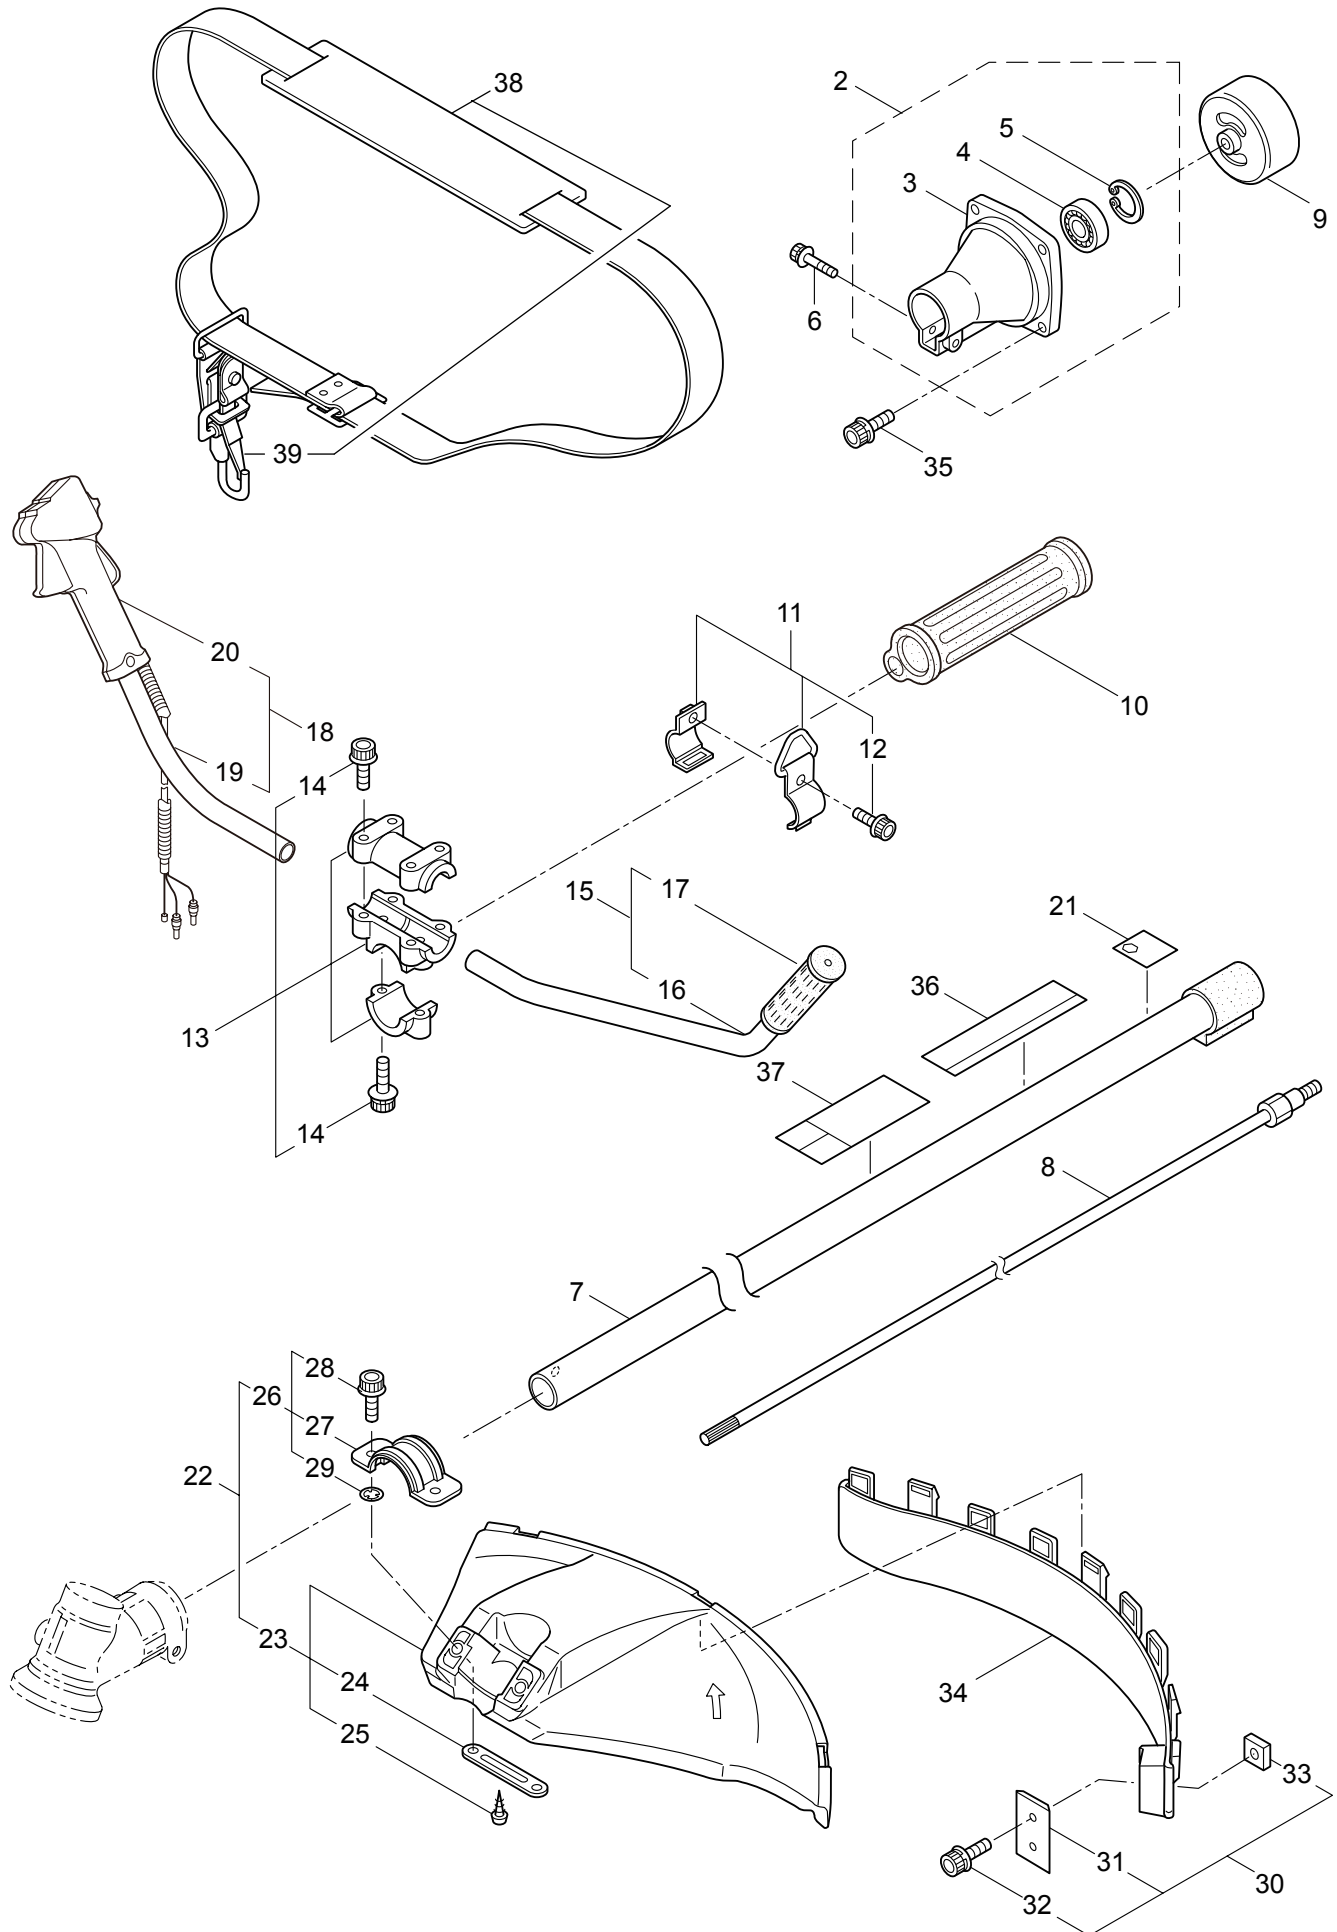

PARTS LIST

MX21H

CONTENTS

1. MAIN BODY	1 ~ 2
2. GEARCASE.....	3 ~ 4
3. ENGINE.....	5 ~ 8
4. CARBURETOR, FUEL TANK	9 ~ 10
5. ACCESSORIES	11 ~ 12

2012. 11.

P/N 523265-1

1. MX21H
MAIN BODY

Ref. No.	Part No.	Part Name	Q'ty	Remarks
1-1	363906	MX21H-01	1	
1-1	363917	MX21H-02	1	
1-2	221473	Clutch Case Ass'y	1	Incl.3-5
1-3	221474	Clutch Case	1	
1-4	016405	Bearing	1	#6200ZZ
1-5	013825	Snap Ring	1	#30
1-6	261612	Cap Screw	1	M5x30
1-7	223252	Driveshaft Tube	1	
1-8	226399	Driveshaft Ass'y	1	
1-9	229091	Clutch Drum	1	
1-10	215532	Shaft Grip	1	
1-11	215533	Hanging Bracket Ass'y	1	Incl.12
1-12	261762	Cap Screw	1	M5x14
1-13	216935	Bracket Ass'y	1	Incl.14
1-14	261246	Cap Screw	6	M5x25
1-15	229859	Handle Ass'y-Left	1	Incl.16,17
1-16	221441	Handle	1	
1-17	226503	Grip	1	
1-18	230798	Handle Ass'y-Right	1	Incl.19,20
1-19	223286	Handle	1	
1-20	230791	Throttle Trigger	1	
1-21	233477	Label	1	110dBA
1-22	232075	Safety Cover Ass'y	1	Incl.23-29
1-23	231232	Safety Cover Ass'y	1	Incl.24,25
1-24	227819	Bracket	1	
1-25	221580	Screw	1	4x8
1-26	232076	Bracket Ass'y	1	Incl.27-29
1-27	227820	Bracket	1	
1-28	220632	Cap Screw	2	M6x30
1-29	231704	Washer	2	6x13xt1.0
1-30	231882	String Cutter Ass'y	1	Incl.31-33
1-31	230747	String Cutter	1	
1-32	261250	Cap Screw	1	M5x20
1-33	228325	Nut	1	
1-34	230748	Cover Extention	1	
1-35	261250	Cap Screw	4	M5x20
1-36	233266	Label	1	MX21H
1-37	223188	Label	1	
1-38	220533	Hanging Strap Ass'y	1	Incl.39
1-39	231657	Hook	1	

2. MX21H
GEARCASE

Ref. No.	Part No.	Part Name	Q'ty	Remarks
2-1	232070	Gearcase Ass'y	1	Incl.2-16
2-2	226284	Gearcase	1	
2-3	225897	Bolt	1	M6x8
2-4	226285	Bearing	1	#626
2-5	227108	Gear Set	1	
2-6	112184	Bearing	1	#6000DDU
2-7	054676	Snap Ring	1	#26
2-8	225898	Collar	1	10x16xT2.6
2-9	226286	Bearing	1	#609ZZ
2-10	228477	Snap Ring	1	#9
2-11	140270	Snap Ring	1	#24
2-12	261246	Cap Screw	1	M5x25
2-13	225891	Boss Adapter	1	
2-14	225892	Blade Boss B	1	
2-15	225893	Nut	1	M8
2-16	219087	Cap Screw	1	M5x10