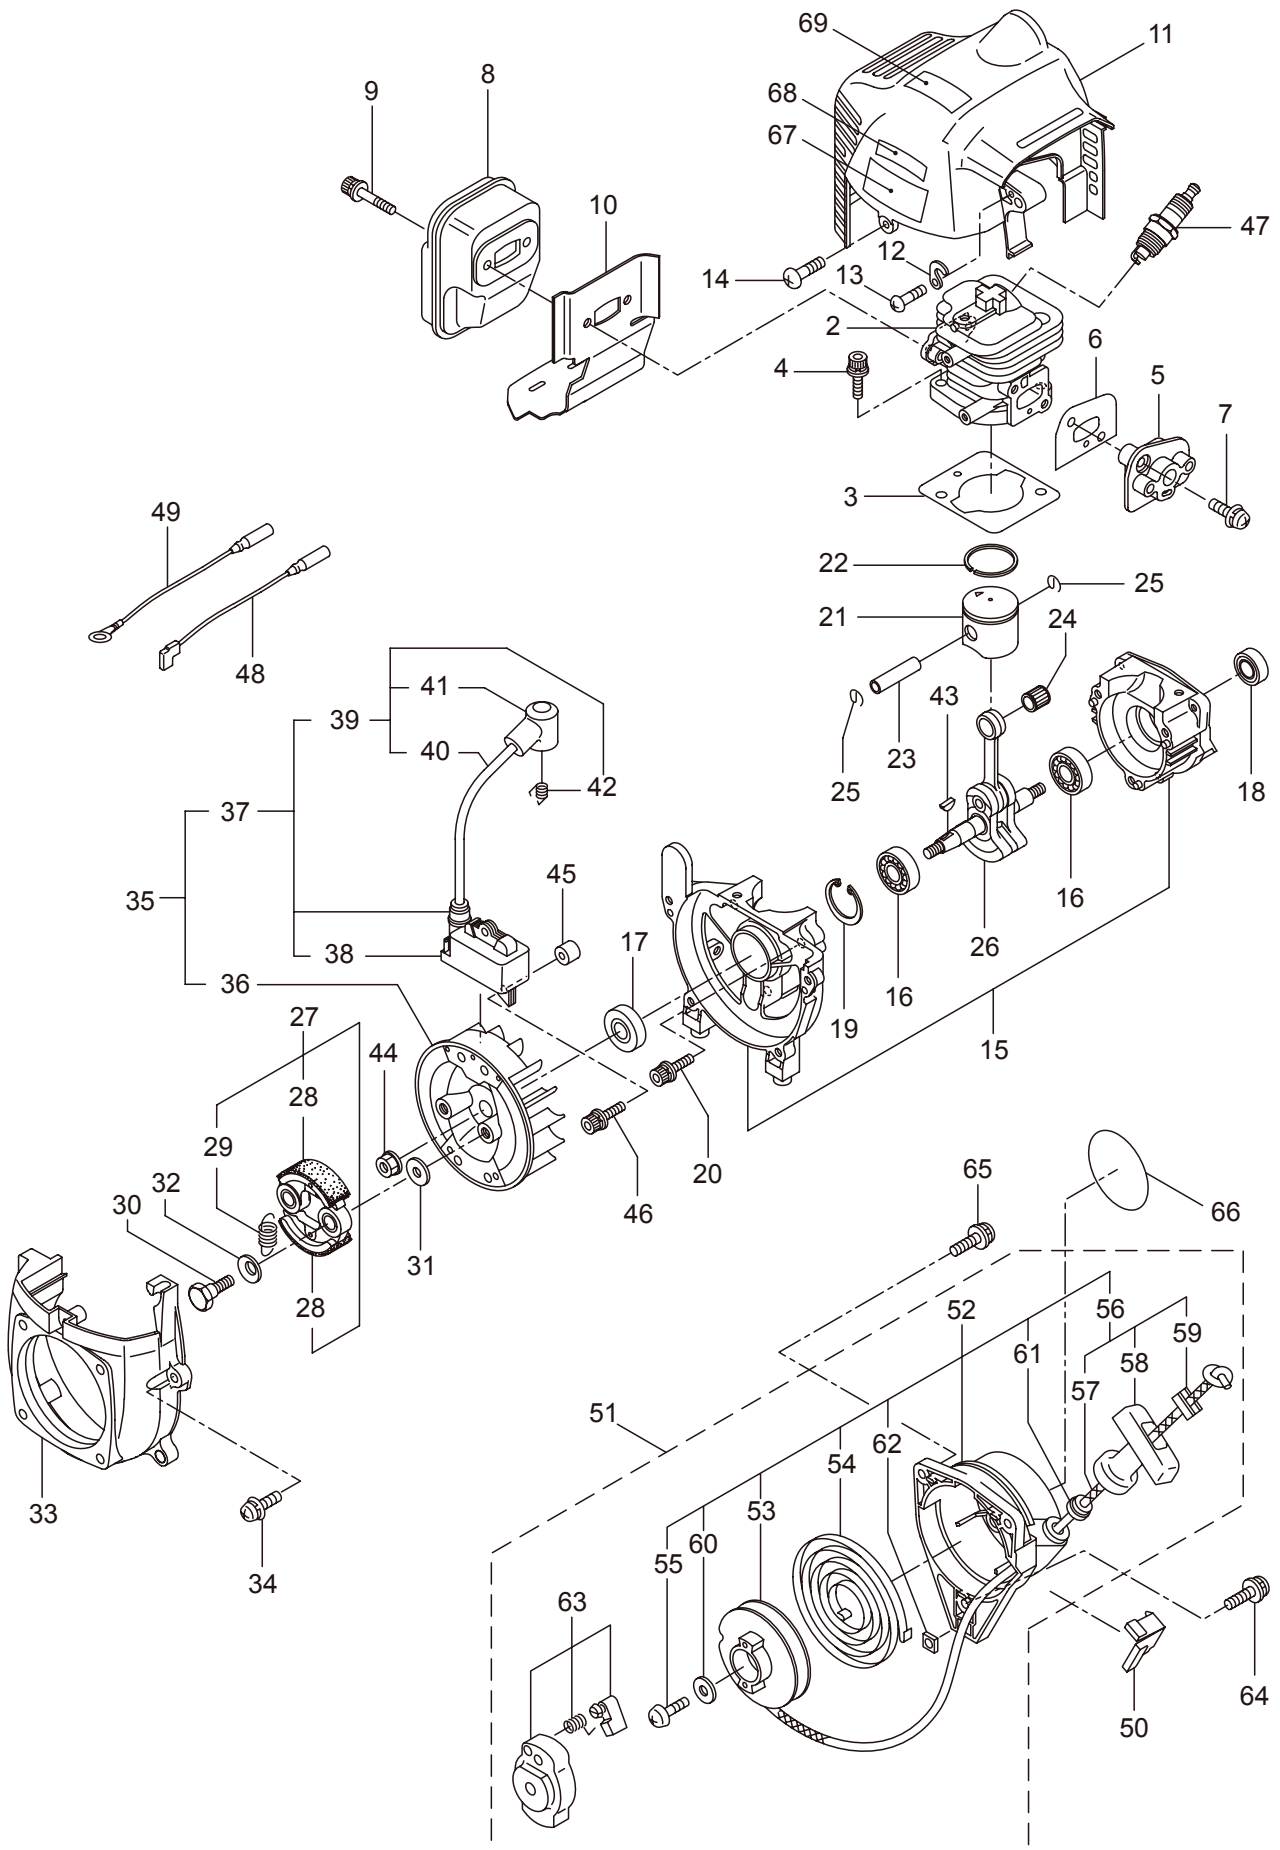

3. MX21H ENGINE

Ref. No.	Part No.	Part Name	Q'ty	Remarks
3-46	261256	Cap Screw	2	M4x25
3-47	262483	Spark Plug	1	NGK BPMR6Y
3-48	269722	Lead	1	
3-49	282880	Wire, Lead	1	
3-50	288500	Plate	1	
3-51	280419	Recoil Starter Ass'y	1	Incl.52-63
3-52	269999	Recoil Ass'y	1	Incl.53-62
3-53	280492	Reel	1	
3-54	287421	Spiral Spring	1	
3-55	280494	Screw	1	
3-56	280495	Starter Rope Ass'y	1	Incl.57-59
3-57	283616	Starter Rope	1	
3-58	280497	Starter Grip	1	
3-59	280550	Stopper	1	
3-60	280547	Washer	1	
3-61	280548	Collar	1	
3-62	269423	Nut	1	
3-63	287399	Stater Pulley Ass'y	1	
3-64	269833	Screw	1	M4x16
3-65	280489	Screw	2	M4x20
3-66	288689	Label	1	EE200
3-67	286122	Label	1	MARUYAMA
3-68	284587	Label	1	
3-69	267561	Label	1