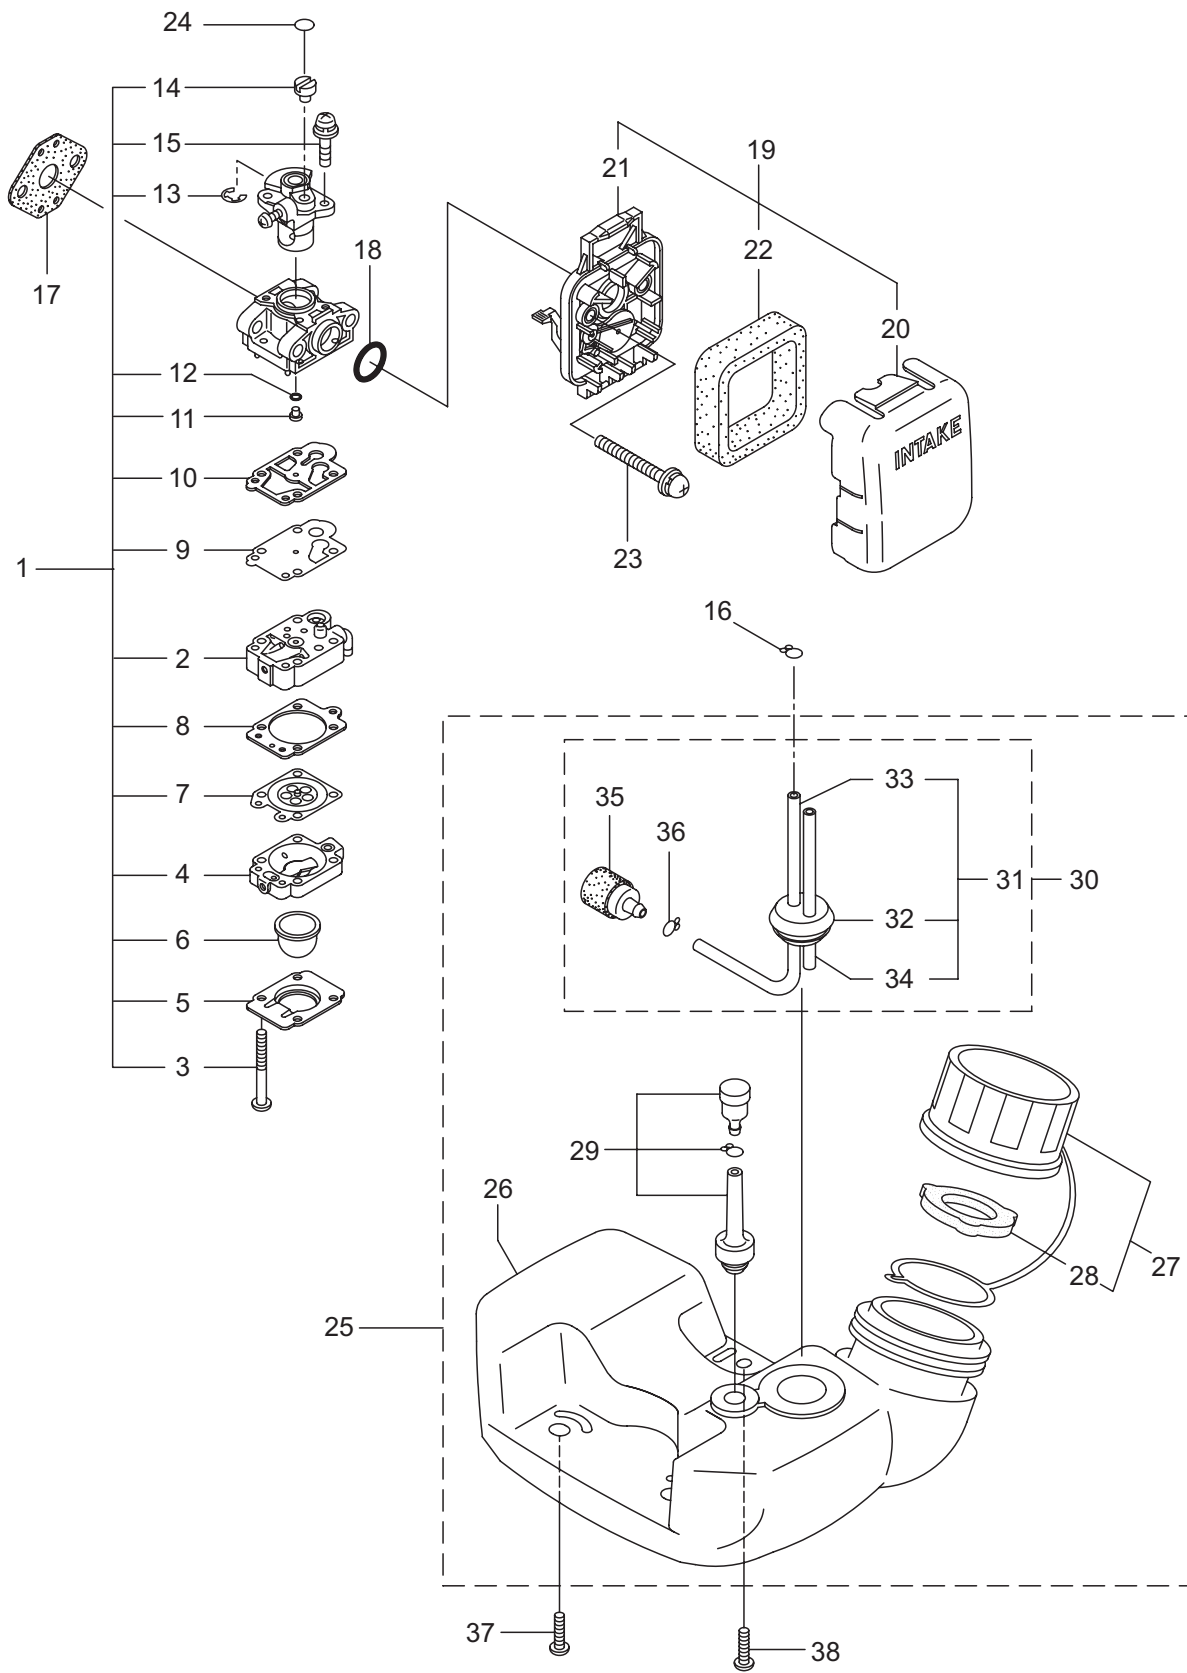

4. MX21H
CARBURETOR, FUEL TANK

Ref. No.	Part No.	Part Name	Q'ty	Remarks
4-1	283893	Carburetor Ass'y	1	Incl.2-15 New gasket required
4-2	263739	Pump Body	1	
4-3	262996	Screw	4	
4-4	262991	Purge Body	1	
4-5	262992	Cover Plate	1	
4-6	261874	Primer Bulb	1	
4-7	283905	Diaphragm, Meterring	1	
4-8	262993	Gasket	1	
4-9	262994	Diaphragm,Fuel Pump	1	
4-10	282576	Gasket	1	
4-11	262730	Main Jet	1	#39
4-12	261871	O-Ring	1	
4-13	261876	E-Ring	1	
4-14	261658	Swivel	1	
4-15	264682	Screw	2	
4-16	261117	Clip	1	
4-17	261864	Gasket	1	
4-18	264691	O-Ring	1	
4-19	266420	Cleaner Ass'y	1	Incl.20-22
4-20	264709	Cover	1	
4-21	266433	Housing	1	
4-22	264695	Filter	1	
4-23	269834	Screw	2	
4-24	280020	Swivel Ring	1	
4-25	285728	Fuel Tank Ass'y	1	Incl.26-36
4-26	285664	Fuel Tank	1	
4-27	281564	Fuel Tank Cap Ass'y	1	Incl.28
4-28	269377	Gasket	1	
4-29	261696	Breather Ass'y	1	
4-30	265752	Fuel Pipe Pick-up Ass'y	1	Incl.31-36
4-31	264031	Fuel Pipe Ass'y	1	Incl.32-34
4-32	261115	Grommet	1	
4-33	261690	Fuel Pipe	1	160L
4-34	263038	Return Pipe	1	3x6x85L
4-35	264653	Filter Ass'y	1	
4-36	261117	Clip	1	
4-37	269828	Screw	2	M5x16
4-38	281208	Screw	1	M5x16