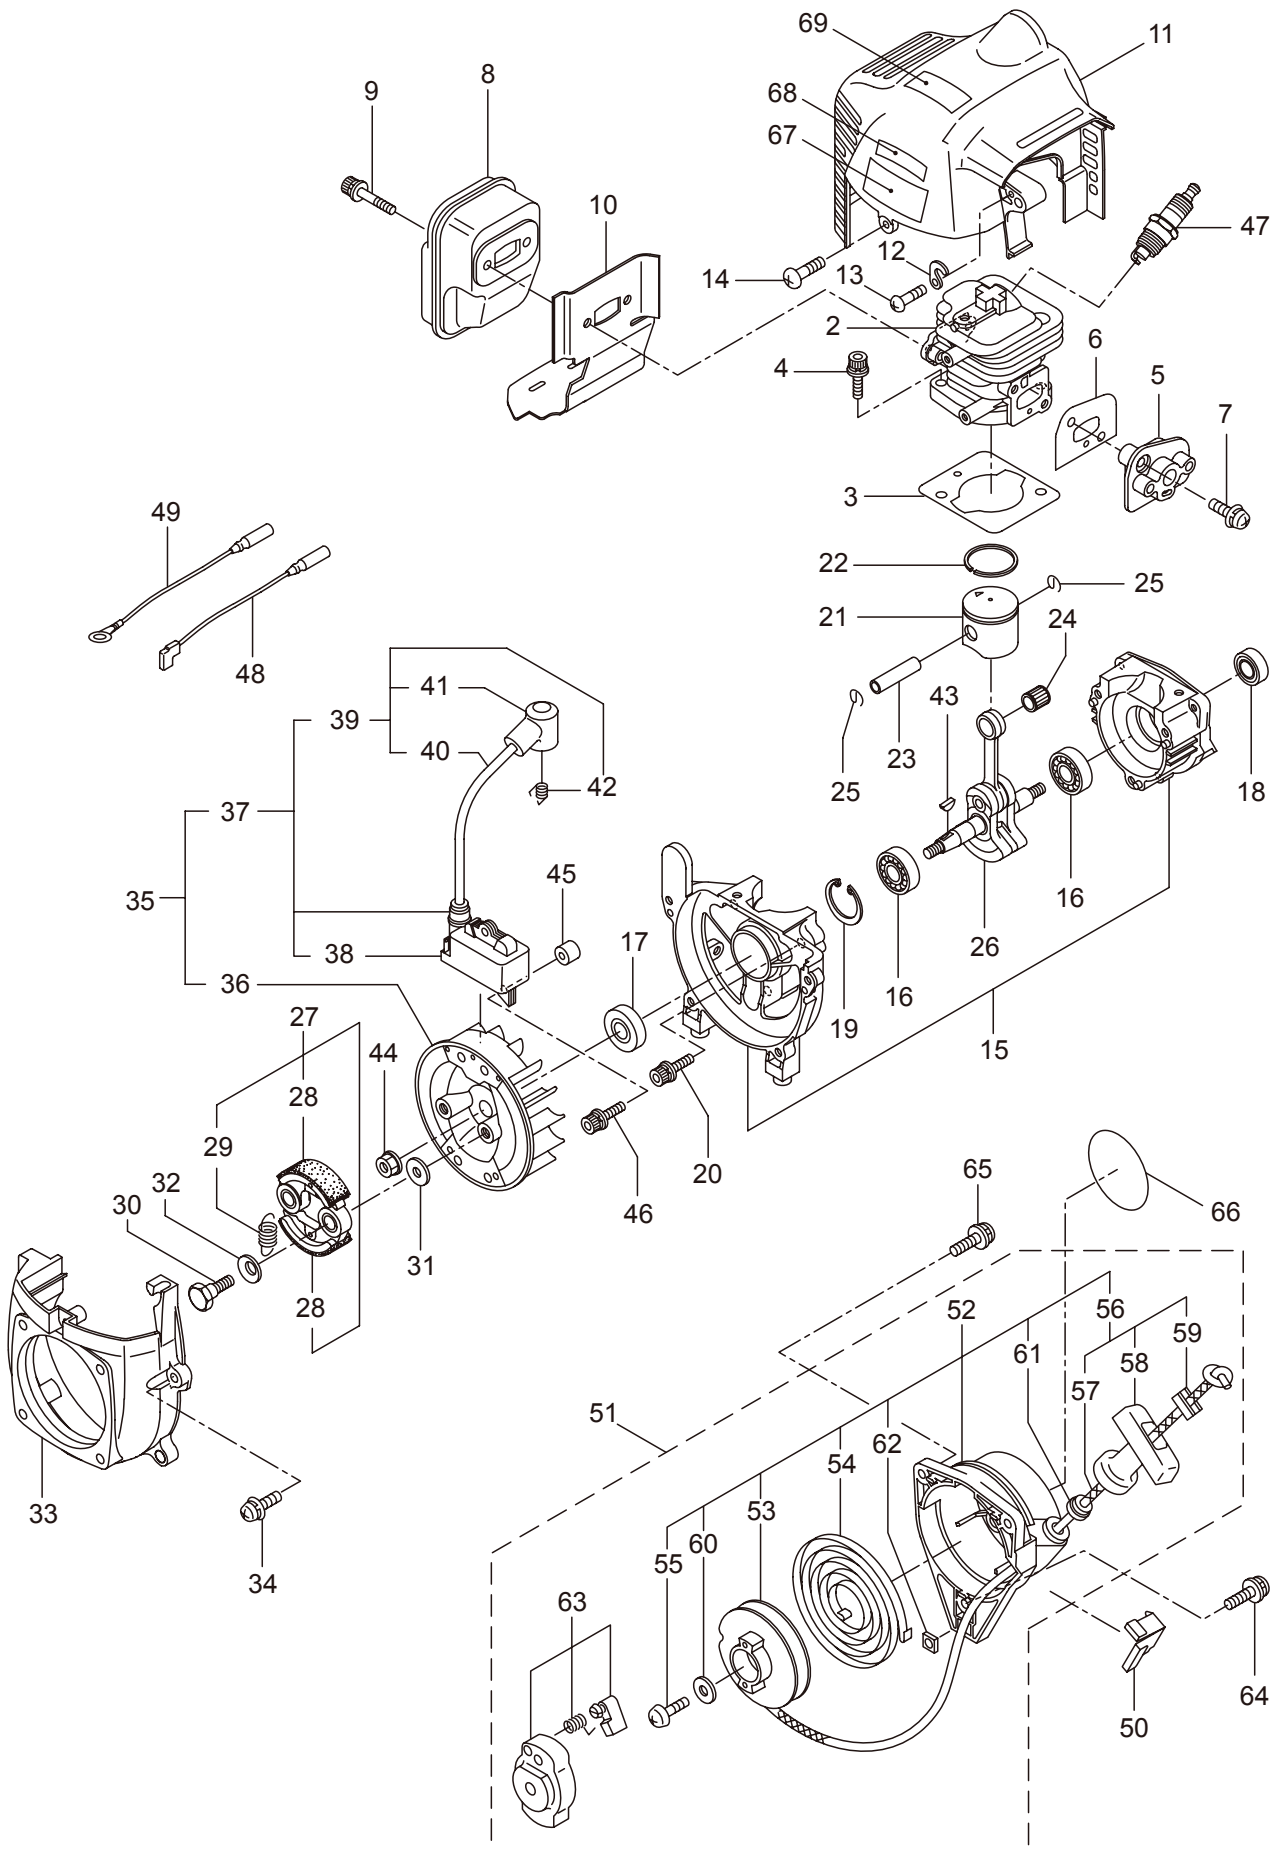

3. MX21H ENGINE

Ref. No.	Part No.	Part Name	Q'ty	Remarks
3-1	858975	Engine	1	EE200/25
3-2	268608	Cylinder	1	New gasket required
3-3	283420	Gasket	1	
3-4	267290	Cap Screw	2	M5x20
3-5	263772	Insulator	1	New gasket required
3-6	267049	Gasket	1	
3-7	269826	Screw	2	M5x25
3-8	281524	Muffler	1	
3-9	266264	Cap Screw	2	M5x50
3-10	280409	Gasket	1	
3-11	282926	Top Cover	1	
3-12	283983	Hook	1	
3-13	283984	Screw	1	M3x10
3-14	280144	Tapping Screw	1	
3-15	280341	Crankcase	1	
3-16	280488	Bearing	2	PPL 6001
3-17	261492	Oil Seal	1	ISCD12287
3-18	261386	Oil Seal	1	ISCD12227
3-19	055185	Snap Ring	1	#28
3-20	261612	Cap Screw	3	M5x30
3-21	261032	Piston	1	
3-22	261158	Piston Ring	1	
3-23	261036	Piston Pin	1	
3-24	288520	Bearing, Needle	1	
3-25	261576	Clip,Piston	2	
3-26	283879	Crankshaft/Conn.Rod Ass'y	1	
3-27	269168	Clutch Ass'y	1	Incl.28,29
3-28	269169	Clutch Shoe	2	(2)required
3-29	269173	Spring, Clutch	1	
3-30	269647	Clutch Bolt	2	
3-31	269175	Washer	2	6.1x15x1.6
3-32	261777	Wave Washer	2	
3-33	283386	Fan Cover	1	
3-34	269831	Screw	4	M5x20
3-35	283567	Magneto Ass'y	1	Incl.36-42
3-36	283397	Rotor/Fan	1	
3-37	283645	Ignition Coil Ass'y	1	Incl.38-42
3-38	283722	Coil	1	
3-39	283646	Spark Plug Wire Ass'y	1	Incl.40-42
3-40	283647	Spark Plug Wire	1	
3-41	283178	Plug Boot	1	
3-42	283270	Connector	1	
3-43	261076	Woodruff Key	1	3x10
3-44	261417	Nut,Rotor	1	M8
3-45	280381	Spacer	2