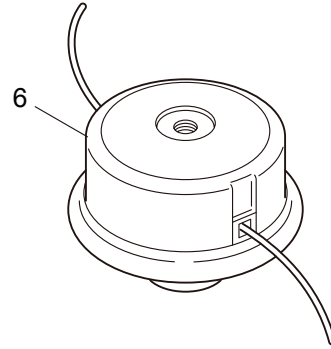

5. MX21H
ACCESSORIES